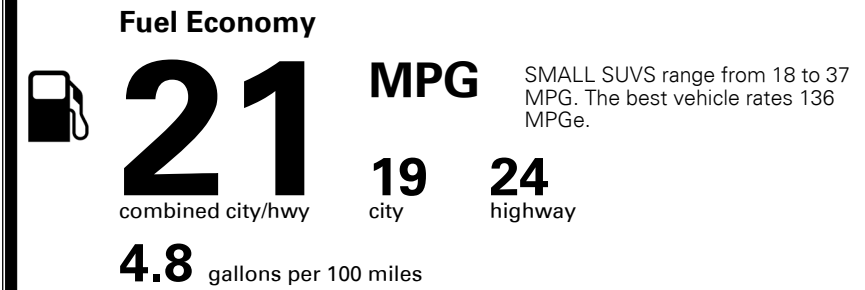

MSRP INCLUDING OPTIONS \$ 37,860.00

INLAND FREIGHT AND HANDLING \$ 1,045.00

TOTAL MANUFACTURER'S SUGGESTED RETAIL PRICE ▶ \$ 38,905.00

EPA DOT Fuel Economy and Environment

Gasoline Vehicle

You spend \$2,000 more in fuel costs over 5 years
 compared to the average new vehicle.