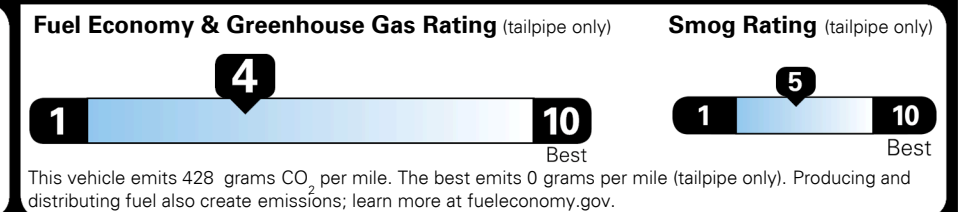

You spend $2,000 more in fuel costs over 5 years
compared to the average new vehicle.

Annual fuel cost $1,800

Actual results will vary for many reasons, including driving conditions and how you drive and maintain your vehicle. The average new vehicle gets 27 MPG and costs $7,000 to fuel over 5 years. Cost estimates are based on 15,000 miles per year at $ 2.55 per gallon. MPGe is miles per gasoline gallon equivalent. Vehicle emissions are a significant cause of climate change and smog.

fueleconomy.gov

Calculate personalized estimates and compare vehicles

GOVERNMENT 5-STAR SAFETY RATINGS

Overall Vehicle Score ★ ★ ★ ★ ★

Based on the combined rating of frontal, side and rollover. Should ONLY be compared to other vehicles of similar size and weight.

Frontal Crash	Driver	★ ★ ★ ★ ★
	Passenger	★ ★ ★ ★ ★
Based on the risk of injury in a frontal impact. Should ONLY be compared to other vehicles of similar size and weight.		
Side Crash	Front seat	★ ★ ★ ★ ★
	Rear seat	★ ★ ★ ★ ★
Star ratings based on the risk of injury in a side impact.		
Rollover		★ ★ ★ ★ ★
Star ratings based on the risk of rollover in a single-vehicle crash.		

Star ratings range from 1 to 5 stars (★★★★★) with 5 being the highest.
Source: National Highway Traffic Safety Administration (NHTSA).
www.safercar.gov or 1-888-327-4236

Manufacturer's suggested retail price includes Manufacturer's recommended pre-delivery service. License and title fees, state and local taxes and other dealer installed options and accessories are not included in the manufacturer's suggested retail price.

PARTS CONTENT INFORMATION

FOR VEHICLES IN THIS CAR LINE U.S./CANADIAN PARTS CONTENT: 47 %

MAJOR SOURCES OF FOREIGN PARTS: KOREA: 53%

NOTE: PARTS CONTENT DOES NOT INCLUDE FINAL ASSEMBLY, DISTRIBUTION, OR OTHER NON-PARTS COSTS.

FOR THIS VEHICLE FINAL ASSEMBLY POINT: WEST POINT, GA, USA

COUNTRY OF ORIGIN ENGINE:

KOREA

TRANSMISSION:

KOREA

TOTAL ADDITIONAL WEIGHT: 10.2