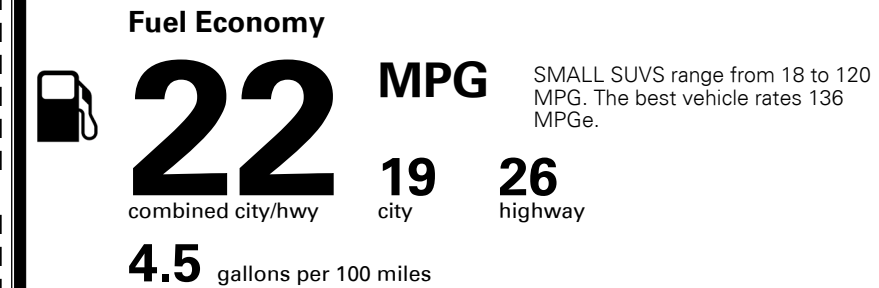

TOTAL MANUFACTURER'S SUGGESTED RETAIL PRICE ▶ \$ 36,885.00

TOTAL ADDITIONAL WEIGHT: 12.1

#1 MASS MARKET BRAND IN
 J.D. POWER INITIAL QUALITY,
 5 YEARS IN A ROW.

GIVE IT EVERYTHING KIA

For J.D. Power 2019 award information, go to jdpower.com/awards for more details.

EPA DOT Fuel Economy and Environment

Gasoline Vehicle

You spend
\$1,750
 more in fuel costs
 over 5 years
 compared to the
 average new vehicle.

Annual fuel cost
\$1,850

Actual results will vary for many reasons, including driving conditions and how you drive and maintain your vehicle. The average new vehicle gets 27 MPG and costs \$7,500 to fuel over 5 years. Cost estimates are based on 15,000 miles per year at \$ 2.70 per gallon. MPG is miles per gasoline gallon equivalent. Vehicle emissions are a significant cause of climate change and smog.