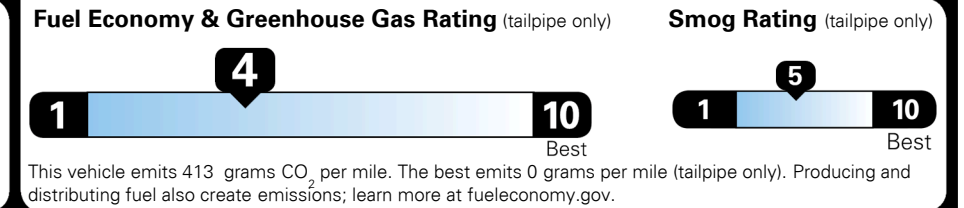

TOTAL MANUFACTURER'S SUGGESTED RETAIL PRICE ▶ \$ 36,885.00

TOTAL ADDITIONAL WEIGHT: 12.1

#1 MASS MARKET BRAND IN
 J.D. POWER INITIAL QUALITY,
 5 YEARS IN A ROW.

GIVE IT EVERYTHING KIA

For J.D. Power 2019 award information, go to jdpower.com/awards for more details.

EPA DOT Fuel Economy and Environment

Gasoline Vehicle

You spend
\$1,750
 more in fuel costs
 over 5 years
 compared to the
 average new vehicle.

Annual fuel cost
\$1,850

Actual results will vary for many reasons, including driving conditions and how you drive and maintain your vehicle. The average new vehicle gets 27 MPG and costs \$7,500 to fuel over 5 years. Cost estimates are based on 15,000 miles per year at \$ 2.70 per gallon. MPG is miles per gasoline gallon equivalent. Vehicle emissions are a significant cause of climate change and smog.