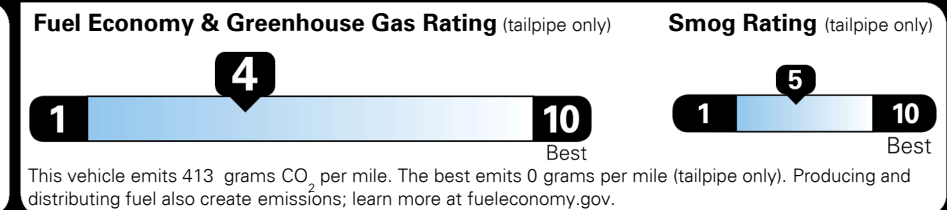

You spend $1,750 more in fuel costs over 5 years compared to the average new vehicle.

Annual fuel cost $1,850