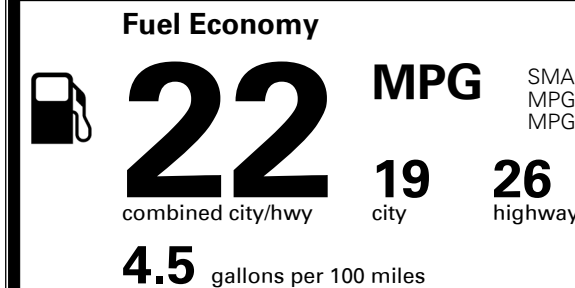

MSRP INCLUDING OPTIONS

\$ 36,800.00

INLAND FREIGHT AND HANDLING

\$ 1,045.00

TOTAL MANUFACTURER'S SUGGESTED RETAIL PRICE ►

\$ 37,845.00

TOTAL ADDITIONAL WEIGHT: 97.1 *

EPA DOT Fuel Economy and Environment

Gasoline Vehicle

You spend \$1,750 more in fuel costs over 5 years compared to the average new vehicle.

Annual fuel cost \$1,850

Actual results will vary for many reasons, including driving conditions and how you drive and maintain your vehicle. The average new vehicle gets 27 MPG and costs \$7,500 to fuel over 5 years. Cost estimates are based on 15,000 miles per year at \$ 2.70 per gallon. MPGe is miles per gasoline gallon equivalent. Vehicle emissions are a significant cause of climate change and smog.