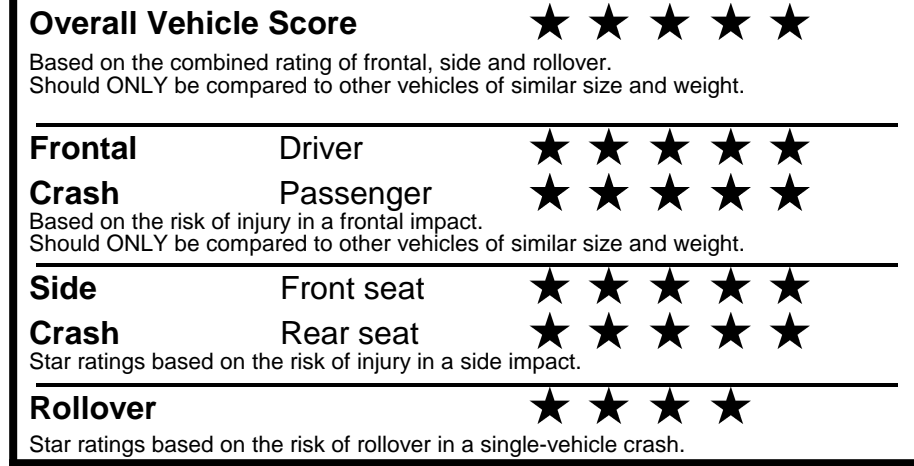

fuelconomy.gov

Calculate personalized estimates and compare vehicles

GOVERNMENT 5-STAR SAFETY RATINGS

Star ratings range from 1 to 5 stars (★★★★★) with 5 being the highest.
 Source: National Highway Traffic Safety Administration (NHTSA).
www.safercar.gov or 1-888-327-4236