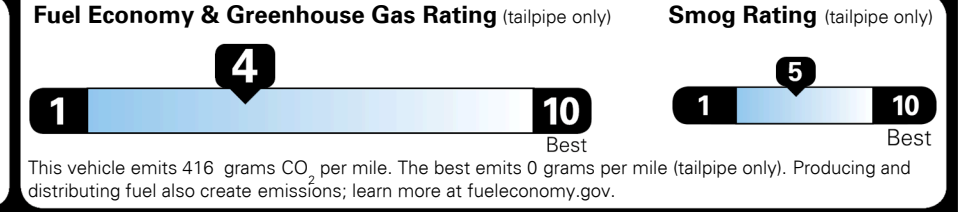

You spend
$1,750
more in fuel costs
over 5 years
compared to the
average new vehicle.

Annual fuel cost
$1,750