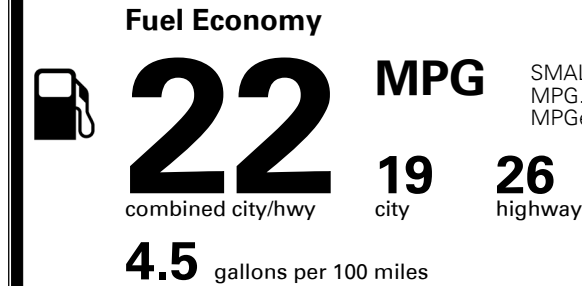

TOTAL MANUFACTURER'S SUGGESTED RETAIL PRICE ▶ \$ 36,290.00

Fuel Economy and Environment

Gasoline Vehicle

SMALL SUVs range from 18 to 37 MPG. The best vehicle rates 136 MPGe.

You spend \$1,750 more in fuel costs over 5 years
 compared to the average new vehicle.