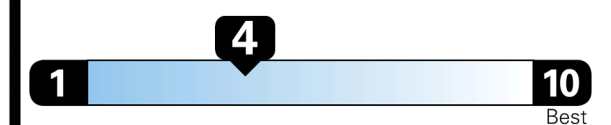

SMALL SUVs range from 18 to 37 MPG. The best vehicle rates 136 MPGe.

You spend $1,750 more in fuel costs over 5 years
compared to the average new vehicle.

Annual fuel cost $1,750

Fuel Economy & Greenhouse Gas Rating (tailpipe only)