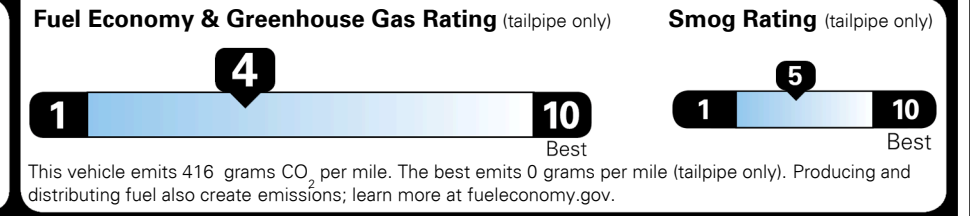

Actual results will vary for many reasons, including driving conditions and how you drive and maintain your vehicle. The average new vehicle gets 27 MPG and costs $7,000 to fuel over 5 years. Cost estimates are based on 15,000 miles per year at $ 2.55 per gallon. MPGe is miles per gasoline gallon equivalent. Vehicle emissions are a significant cause of climate change and smog.

fuelconomy.gov

Calculate personalized estimates and compare vehicles

GOVERNMENT 5-STAR SAFETY RATINGS

PARTS CONTENT INFORMATION

Overall Vehicle Score ★ ★ ★ ★ ★

Based on the combined rating of frontal, side and rollover.
Should ONLY be compared to other vehicles of similar size and weight.

Frontal	Driver	★ ★ ★ ★ ★
Crash	Passenger	★ ★ ★ ★ ★
Side	Front seat	★ ★ ★ ★ ★
Crash	Rear seat	★ ★ ★ ★ ★
Rollover		★ ★ ★ ★ ★

Star ratings based on the risk of injury in a frontal impact.
Should ONLY be compared to other vehicles of similar size and weight.

Star ratings based on the risk of injury in a side impact.

Star ratings based on the risk of rollover in a single-vehicle crash.

FOR VEHICLES IN THIS CAR LINE U.S./CANADIAN PARTS CONTENT: 47 %

MAJOR SOURCES OF FOREIGN PARTS:
KOREA: 53%

NOTE: PARTS CONTENT DOES NOT INCLUDE FINAL ASSEMBLY, DISTRIBUTION, OR OTHER NON-PARTS COSTS.

Star ratings range from 1 to 5 stars (★★★★★) with 5 being the highest.
Source: National Highway Traffic Safety Administration (NHTSA).
www.safercar.gov or 1-888-327-4236

FOR THIS VEHICLE FINAL ASSEMBLY POINT:
WEST POINT, GA, USA

Manufacturer's suggested retail price includes Manufacturer's recommended pre-delivery service. License and title fees, state and local taxes and other dealer installed options and accessories are not included in the manufacturer's suggested retail price.

COUNTRY OF ORIGIN
ENGINE: KOREA
TRANSMISSION: KOREA