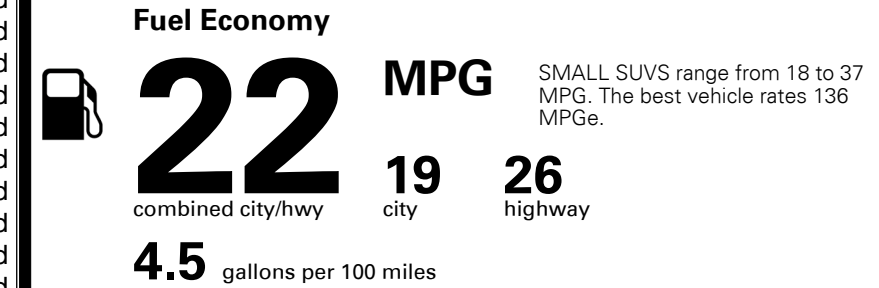

\$ 1,045.00

TOTAL MANUFACTURER'S SUGGESTED RETAIL PRICE ►

\$ 36,355.00

EPA DOT Fuel Economy and Environment

Gasoline Vehicle

You spend
\$1,750
more in fuel costs
over 5 years
 compared to the
 average new vehicle.