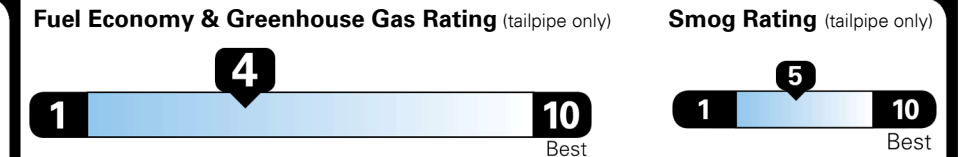

EPA DOT Fuel Economy and Environment

Gasoline Vehicle

Fuel Economy
22 MPG
combined city/hwy
19 MPG
city
26 MPG
highway
4.5 gallons per 100 miles

SMALL SUVs range from 18 to 37 MPG. The best vehicle rates 136 MPGe.

You spend $1,750 more in fuel costs over 5 years
compared to the average new vehicle.

Annual fuel cost $1,750