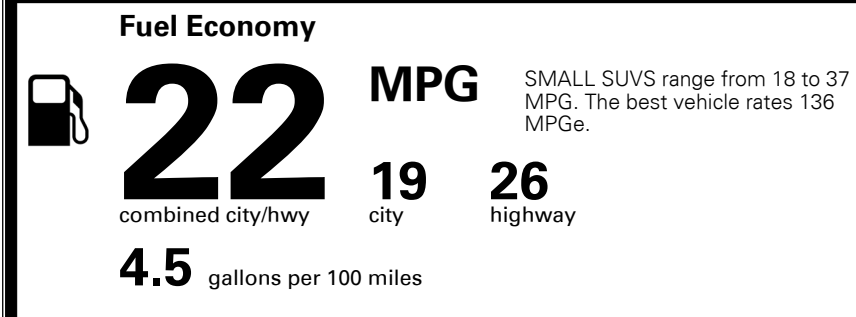

MANUFACTURER'S SUGGESTED RETAIL PRICE ▶ $ 35,590.00

ADDITIONAL INSTALLED EQUIPMENT:
(In addition to or in place of standard features)
Rear Bumper Applique $75.00
Carpeted Floor Mats $155.00
Cargo Net $50.00

MSRP INCLUDING OPTIONS $ 35,870.00
INLAND FREIGHT AND HANDLING $ 990.00
TOTAL MANUFACTURER'S SUGGESTED RETAIL PRICE ▶ $ 36,860.00

TOTAL ADDITIONAL WEIGHT: 9.5

EPA DOT Fuel Economy and Environment

Gasoline Vehicle

You spend $1,750 more in fuel costs over 5 years compared to the average new vehicle.

Annual fuel cost $1,750