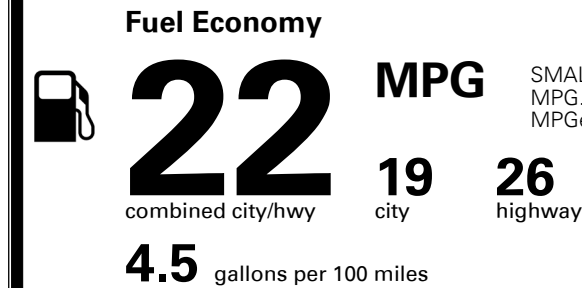

\$395.00
 \$230.00
 \$195.00
 \$50.00
 \$150.00
 \$115.00
 \$95.00

MSRP INCLUDING OPTIONS

\$ 36,220.00

INLAND FREIGHT AND HANDLING

\$ 1,045.00

TOTAL MANUFACTURER'S SUGGESTED RETAIL PRICE ▶

\$ 37,265.00

EPA DOT Fuel Economy and Environment

Gasoline Vehicle

SMALL SUVs range from 18 to 37 MPG. The best vehicle rates 136 MPGe.

You spend
\$1,750
 more in fuel costs
 over 5 years
 compared to the
 average new vehicle.

Annual fuel cost
\$1,750

Fuel Economy & Greenhouse Gas Rating (tailpipe only)