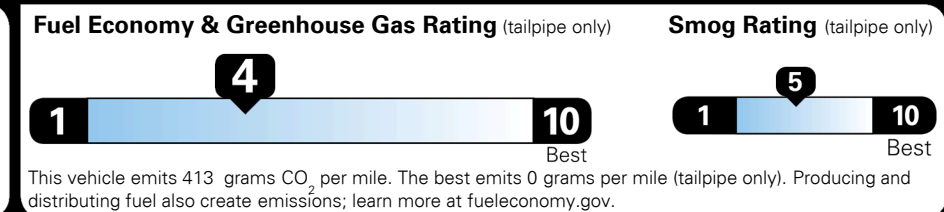

GIVE IT EVERYTHING KIA

For J.D. Power 2019 award information, go to jdpower.com/awards for more details.

EPA DOT Fuel Economy and Environment

Gasoline Vehicle

Fuel Economy

22 MPG combined city/hwy
19 MPG city
26 MPG highway

4.5 gallons per 100 miles

SMALL SUVs range from 18 to 120 MPG. The best vehicle rates 136 MPGe.

You spend \$1,750 more in fuel costs over 5 years compared to the average new vehicle.

Annual fuel cost \$1,850