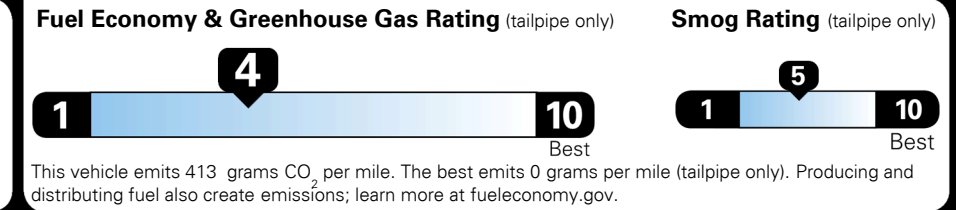

Actual results will vary for many reasons, including driving conditions and how you drive and maintain your vehicle. The average new vehicle gets 27 MPG and costs $7,500 to fuel over 5 years. Cost estimates are based on 15,000 miles per year at $ 2.70 per gallon. MPGe is miles per gasoline gallon equivalent. Vehicle emissions are a significant cause of climate change and smog.

fuel economy.gov

Calculate personalized estimates and compare vehicles

GOVERNMENT 5-STAR SAFETY RATINGS

Overall Vehicle Score ★ ★ ★ ★ ★

Based on the combined rating of frontal, side and rollover. Should ONLY be compared to other vehicles of similar size and weight.

Frontal Driver ★ ★ ★ ★ ★

Crash Passenger ★ ★ ★ ★ ★

Based on the risk of injury in a frontal impact. Should ONLY be compared to other vehicles of similar size and weight.

Side Front seat ★ ★ ★ ★ ★

Crash Rear seat ★ ★ ★ ★ ★

Star ratings based on the risk of injury in a side impact.

Rollover ★ ★ ★ ★ ★

Star ratings based on the risk of rollover in a single-vehicle crash.

Star ratings range from 1 to 5 stars (★★★★★) with 5 being the highest.

Source: National Highway Traffic Safety Administration (NHTSA).

www.safercar.gov or 1-888-327-4236

Manufacturer's suggested retail price includes Manufacturer's recommended pre-delivery service. License and title fees, state and local taxes and other dealer installed options and accessories are not included in the manufacturer's suggested retail price.

PARTS CONTENT INFORMATION

FOR VEHICLES IN THIS CAR LINE U.S./CANADIAN PARTS CONTENT: 55 %

MAJOR SOURCES OF FOREIGN PARTS: KOREA: 45%

NOTE: PARTS CONTENT DOES NOT INCLUDE FINAL ASSEMBLY, DISTRIBUTION, OR OTHER NON-PARTS COSTS.

FOR THIS VEHICLE FINAL ASSEMBLY POINT: WEST POINT, GA, USA

COUNTRY OF ORIGIN

ENGINE: KOREA

TRANSMISSION: USA