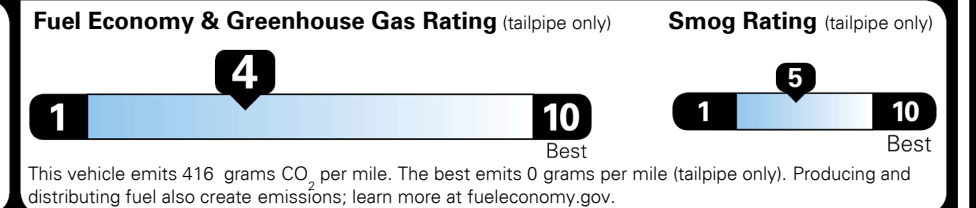

Actual results will vary for many reasons, including driving conditions and how you drive and maintain your vehicle. The average new vehicle gets 27 MPG and costs $7,000 to fuel over 5 years. Cost estimates are based on 15,000 miles per year at $ 2.55 per gallon. MPGe is miles per gasoline gallon equivalent. Vehicle emissions are a significant cause of climate change and smog.

fueleconomy.gov

Calculate personalized estimates and compare vehicles

GOVERNMENT 5-STAR SAFETY RATINGS

Overall Vehicle Score ★★★★★

Based on the combined rating of frontal, side and rollover.
Should ONLY be compared to other vehicles of similar size and weight.

Based on the risk of injury in a frontal impact.
Should ONLY be compared to other vehicles of similar size and weight.

Star ratings based on the risk of injury in a side impact.

Star ratings based on the risk of rollover in a single-vehicle crash.

Star ratings range from 1 to 5 stars (★★★★★) with 5 being the highest.

Source: National Highway Traffic Safety Administration (NHTSA).

www.safercar.gov or 1-888-327-4236

Manufacturer's suggested retail price includes Manufacturer's recommended pre-delivery service. License and title fees, state and local taxes and other dealer installed options and accessories are not included in the manufacturer's suggested retail price.

PARTS CONTENT INFORMATION

FOR VEHICLES IN THIS CAR LINE U.S./CANADIAN PARTS CONTENT: 47 %

MAJOR SOURCES OF FOREIGN PARTS: KOREA: 53%

NOTE: PARTS CONTENT DOES NOT INCLUDE FINAL ASSEMBLY, DISTRIBUTION, OR OTHER NON-PARTS COSTS.

FOR THIS VEHICLE FINAL ASSEMBLY POINT: WEST POINT, GA, USA

COUNTRY OF ORIGIN ENGINE: KOREA
TRANSMISSION: KOREA