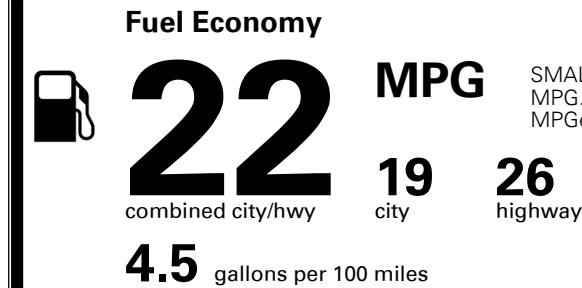

## EPA DOT Fuel Economy and Environment

Gasoline Vehicle

SMALL SUVs range from 18 to 37 MPG. The best vehicle rates 136 MPGe.

You spend **\$1,750** more in fuel costs over 5 years compared to the average new vehicle.