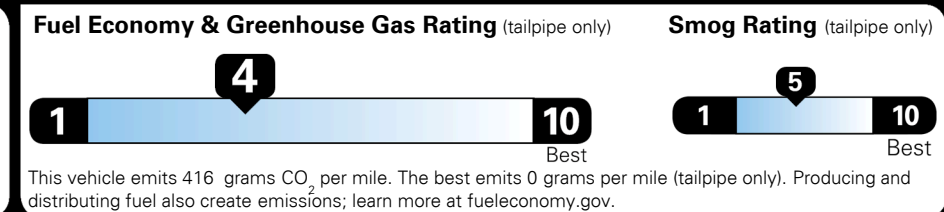

EPA DOT Fuel Economy and Environment

Gasoline Vehicle

Fuel Economy
22 MPG combined city/hwy
19 MPG city
26 MPG highway
4.5 gallons per 100 miles

SMALL SUVs range from 18 to 37 MPG. The best vehicle rates 136 MPGe.

You spend $1,750 more in fuel costs over 5 years
compared to the average new vehicle.

Annual fuel cost $1,750