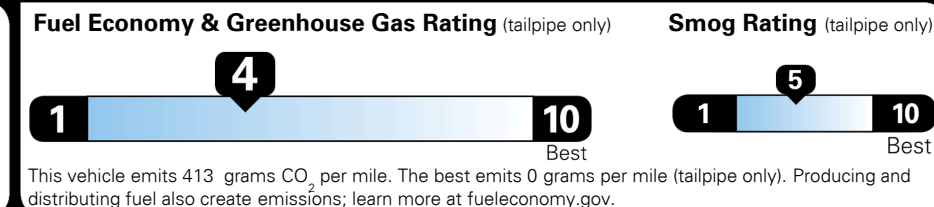

TOTAL MANUFACTURER'S SUGGESTED RETAIL PRICE ▶ \$ 37,080.00

TOTAL ADDITIONAL WEIGHT: 1.4

#1 MASS MARKET BRAND IN
J.D. POWER INITIAL QUALITY,
5 YEARS IN A ROW.

GIVE IT EVERYTHING KIA

For J.D. Power 2019 award information, go to jdpower.com/awards for more details.

EPA DOT Fuel Economy and Environment

Gasoline Vehicle

You spend
\$1,750
more in fuel costs
over 5 years
compared to the
average new vehicle.

Annual fuel cost
\$1,850

Actual results will vary for many reasons, including driving conditions and how you drive and maintain your vehicle. The average new vehicle gets 27 MPG and costs \$7,500 to fuel over 5 years. Cost estimates are based on 15,000 miles per year at \$ 2.70 per gallon. MPGe is miles per gasoline gallon equivalent. Vehicle emissions are a significant cause of climate change and smog.