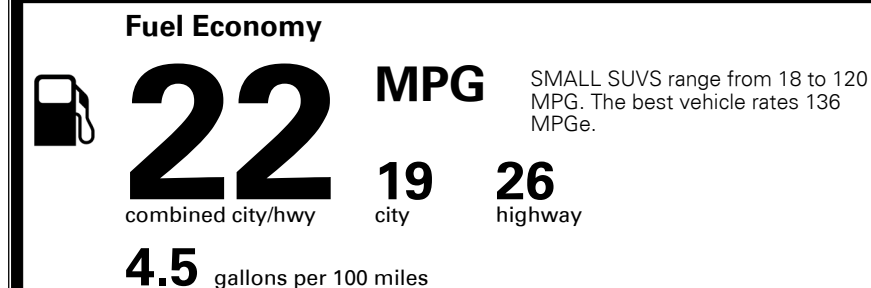

WARRANTY
10 Year/100,000 Mile Limited Powertrain Warranty
5 Year/60,000 Mile Limited Basic Warranty
5 Year/60,000 Mile Roadside Assistance

MANUFACTURER'S SUGGESTED RETAIL PRICE ▶ $ 35,290.00

COMPARE EX FWD FEATURES
Added to/in place of standard S FWD features

- Panoramic Sunroof w/ Power Sunshade
- Leather Trimmed Seating (1st & 2nd Row Only)
- Smart (Hands-free) Power Liftgate
- Blind-Spot Collision-Avoidance Assist (BCA)
- Rear Cross-Traffic Collision-Avoidance Assist (RCCA)
- Enhanced FCA - with Pedestrian Detection
- Smart Cruise Control w/ Stop & Go
- Lane Departure Warning (LDW)
- Lane Keeping Assist (LKA)
- Driver Attention Warning (DAW)
- Projector Fog Lamps
- Silver Roof Rails
- Body Color Outside Mirrors
- Acoustic Front Door Windows
- Premium TFT Supervision Meter
- Electronic Parking Brake

ADDITIONAL INSTALLED EQUIPMENT:
(In addition to or in place of standard features)
Passion Red Paint $395.00
Auto-Dimming Mirror w/HomeLink™ & Compass $350.00

MSRP INCLUDING OPTIONS $ 36,035.00
INLAND FREIGHT AND HANDLING $ 1,045.00

TOTAL MANUFACTURER'S SUGGESTED RETAIL PRICE ▶ $ 37,080.00

TOTAL ADDITIONAL WEIGHT: 1.4

#1 MASS MARKET BRAND IN
J.D. POWER INITIAL QUALITY,
5 YEARS IN A ROW.

GIVE IT EVERYTHING KIA

For J.D. Power 2019 award information, go to jdpower.com/awards for more details.

EPA DOT Fuel Economy and Environment

Gasoline Vehicle

You spend
$1,750
more in fuel costs
over 5 years
compared to the
average new vehicle.

Annual fuel cost
$1,850