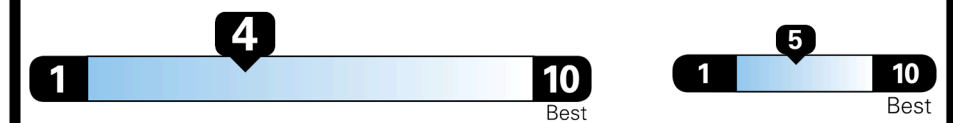

SMALL SUVs range from 18 to 120 MPG. The best vehicle rates 136 MPGe.

You spend
\$1,750
 more in fuel costs
 over 5 years
 compared to the
 average new vehicle.

Annual fuel cost
\$1,850

Fuel Economy & Greenhouse Gas Rating (tailpipe only) **Smog Rating** (tailpipe only)