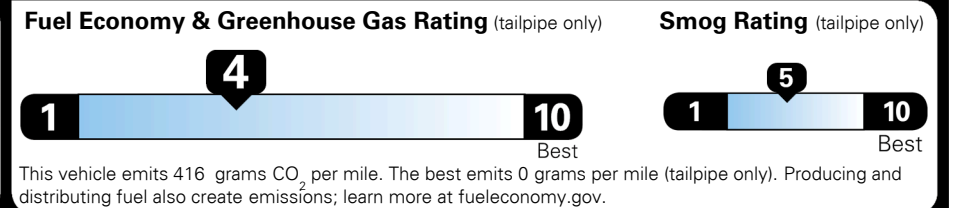

\$195.00
 \$50.00

MSRP INCLUDING OPTIONS

\$ 35,235.00

INLAND FREIGHT AND HANDLING

\$ 1,045.00

TOTAL MANUFACTURER'S SUGGESTED RETAIL PRICE ►

\$ 36,280.00

TOTAL ADDITIONAL WEIGHT: 9.4

EPA DOT Fuel Economy and Environment

You spend \$1,750
more in fuel costs over 5 years
 compared to the average new vehicle.

Annual fuel cost \$1,750

Actual results will vary for many reasons, including driving conditions and how you drive and maintain your vehicle. The average new vehicle gets 27 MPG and costs \$7,000 to fuel over 5 years. Cost estimates are based on 15,000 miles per year at \$ 2.55 per gallon. MPGe is miles per gasoline gallon equivalent. Vehicle emissions are a significant cause of climate change and smog.