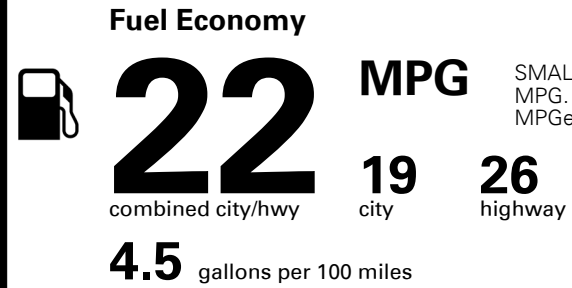

\$195.00
 \$50.00

MSRP INCLUDING OPTIONS

\$ 35,235.00

INLAND FREIGHT AND HANDLING

\$ 1,045.00

TOTAL MANUFACTURER'S SUGGESTED RETAIL PRICE ►

\$ 36,280.00

TOTAL ADDITIONAL WEIGHT: 9.4

EPA DOT Fuel Economy and Environment

You spend \$1,750
more in fuel costs over 5 years
 compared to the average new vehicle.

Annual fuel cost \$1,750

Actual results will vary for many reasons, including driving conditions and how you drive and maintain your vehicle. The average new vehicle gets 27 MPG and costs \$7,000 to fuel over 5 years. Cost estimates are based on 15,000 miles per year at \$ 2.55 per gallon. MPGe is miles per gasoline gallon equivalent. Vehicle emissions are a significant cause of climate change and smog.