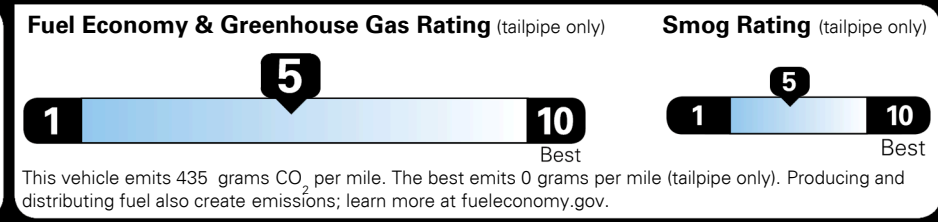

MSRP INCLUDING OPTIONS \$ 37,855.00
 INLAND FREIGHT AND HANDLING \$ 895.00
TOTAL MANUFACTURER'S SUGGESTED RETAIL PRICE ▶ \$ 38,750.00

EPA DOT Fuel Economy and Environment

Gasoline Vehicle

Fuel Economy

 21 MPG combined city/hwy
 18 MPG city
 26 MPG highway
 4.8 gallons per 100 miles

SMALL SUVs range from 17 to 33 MPG. The best vehicle rates 119 MPGe.

You spend \$1,750 more in fuel costs over 5 years
 compared to the average new vehicle.

Annual fuel cost \$2,150

Actual results will vary for many reasons, including driving conditions and how you drive and maintain your vehicle. The average new vehicle gets 25 MPG and costs \$9,000 to fuel over 5 years. Cost estimates are based on 15,000 miles per year at \$ 3.00 per gallon. MPGe is miles per gasoline gallon equivalent. Vehicle emissions are a significant cause of climate change and smog.