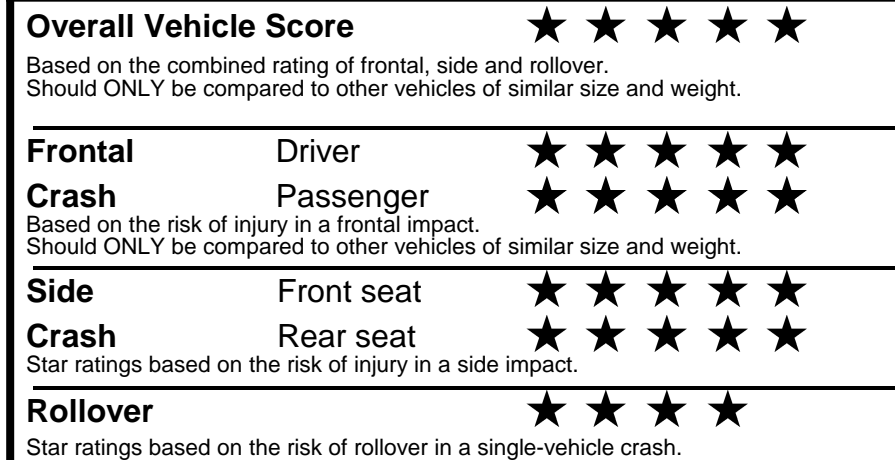

**MANUFACTURER'S SUGGESTED RETAIL PRICE ▶ \$ 35,290.00**

**COMPARE EX FWD FEATURES**  
 Added to/in place of standard S FWD features

- Panoramic Sunroof w/ Power Sunshade
- Leather Trimmed Seating (1st & 2nd Row Only)
- Smart (Hands-free) Power Liftgate
- Blind-Spot Collision-Avoidance Assist (BCA)
- Rear Cross-Traffic Collision-Avoidance Assist (RCCA)
- Enhanced FCA - with Pedestrian Detection
- Smart Cruise Control w/ Stop & Go
- Lane Departure Warning (LDW)
- Lane Keeping Assist (LKA)
- Driver Attention Warning (DAW)
- Projector Fog Lamps
- Silver Roof Rails
- Body Color Outside Mirrors
- Acoustic Front Door Windows
- Premium TFT Supervision Meter
- Electronic Parking Brake

**fueleconomy.gov**

Calculate personalized estimates and compare vehicles

**GOVERNMENT 5-STAR SAFETY RATINGS**

Star ratings range from 1 to 5 stars (★★★★★) with 5 being the highest. Source: National Highway Traffic Safety Administration (NHTSA). [www.safercar.gov](http://www.safercar.gov) or 1-888-327-4236