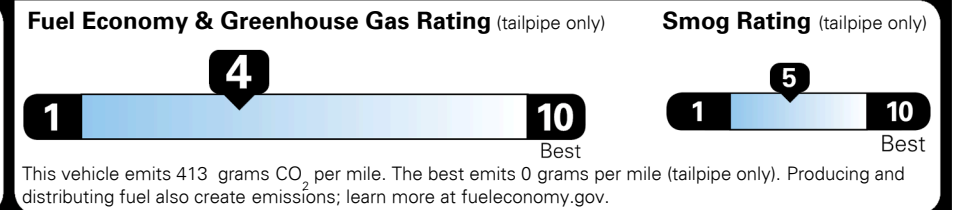

Actual results will vary for many reasons, including driving conditions and how you drive and maintain your vehicle. The average new vehicle gets 27 MPG and costs $7,500 to fuel over 5 years. Cost estimates are based on 15,000 miles per year at $ 2.70 per gallon. MPGe is miles per gasoline gallon equivalent. Vehicle emissions are a significant cause of climate change and smog.

fueleconomy.gov

Calculate personalized estimates and compare vehicles