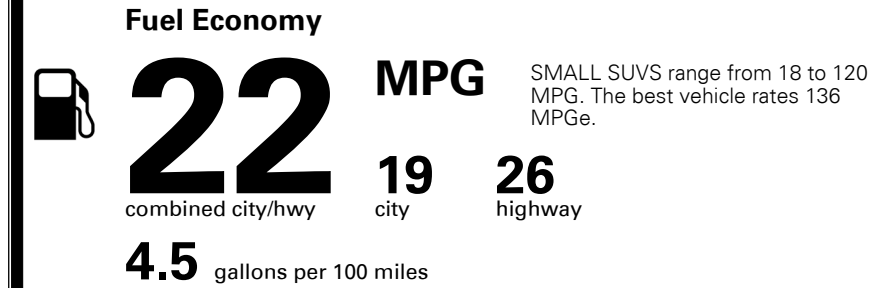

WARRANTY
10 Year/100,000 Mile Limited Powertrain Warranty
5 Year/60,000 Mile Limited Basic Warranty
5 Year/60,000 Mile Roadside Assistance

MANUFACTURER'S SUGGESTED RETAIL PRICE ▶ $ 35,290.00

COMPARE EX FWD FEATURES
Added to/in place of standard S FWD features

- Panoramic Sunroof w/ Power Sunshade
- Leather Trimmed Seating (1st & 2nd Row Only)
- Smart (Hands-free) Power Liftgate
- Blind-Spot Collision-Avoidance Assist (BCA)
- Rear Cross-Traffic Collision-Avoidance Assist (RCCA)
- Enhanced FCA - with Pedestrian Detection
- Smart Cruise Control w/ Stop & Go
- Lane Departure Warning (LDW)
- Lane Keeping Assist (LKA)
- Driver Attention Warning (DAW)
- Projector Fog Lamps
- Silver Roof Rails
- Body Color Outside Mirrors
- Acoustic Front Door Windows
- Premium TFT Supervision Meter
- Electronic Parking Brake

ADDITIONAL INSTALLED EQUIPMENT:
(In addition to or in place of standard features)
Carpeted Floor Mats $195.00
Carpeted Cargo Mat w/Seatback Up Protection $115.00
Auto-Dimming Mirror w/HomeLink™ & Compass $350.00

MSRP INCLUDING OPTIONS $ 35,950.00

INLAND FREIGHT AND HANDLING $ 1,045.00

TOTAL MANUFACTURER'S SUGGESTED RETAIL PRICE ▶ $ 36,995.00

TOTAL ADDITIONAL WEIGHT: 14.5

EPA DOT Fuel Economy and Environment

Gasoline Vehicle

You spend $1,750 more in fuel costs over 5 years compared to the average new vehicle.

Annual fuel cost $1,850