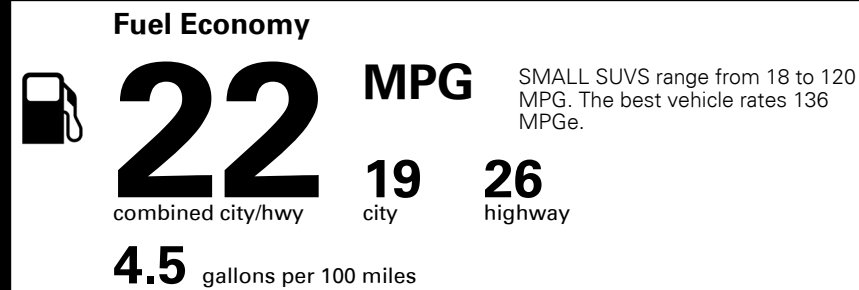

\$395.00
 \$195.00
 \$350.00
 \$425.00
 \$395.00

MSRP INCLUDING OPTIONS

\$ 37,050.00

INLAND FREIGHT AND HANDLING

\$ 1,045.00

TOTAL MANUFACTURER'S SUGGESTED RETAIL PRICE ▶

\$ 38,095.00

TOTAL ADDITIONAL WEIGHT: 63.7

EPA DOT Fuel Economy and Environment

Gasoline Vehicle

You spend
\$1,750
 more in fuel costs over 5 years compared to the average new vehicle.

Annual fuel COST
\$1,850

Fuel Economy & Greenhouse Gas Rating (tailpipe only)