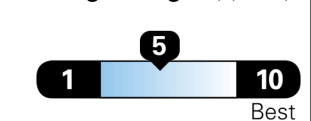

Smog Rating (tailpipe only)

Actual results will vary for many reasons, including driving conditions and how you drive and maintain your vehicle. The average new vehicle gets 27 MPG and costs $7,500 to fuel over 5 years. Cost estimates are based on 15,000 miles per year at $ 2.70 per gallon. MPGe is miles per gasoline gallon equivalent. Vehicle emissions are a significant cause of climate change and smog.