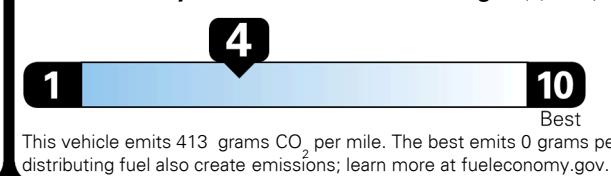

EPA DOT Fuel Economy and Environment

Gasoline Vehicle

You spend
\$1,750
 more in fuel costs over 5 years compared to the average new vehicle.

Annual fuel COST
\$1,850

Fuel Economy & Greenhouse Gas Rating (tailpipe only)

Smog Rating (tailpipe only)

Actual results will vary for many reasons, including driving conditions and how you drive and maintain your vehicle. The average new vehicle gets 27 MPG and costs \$7,500 to fuel over 5 years. Cost estimates are based on 15,000 miles per year at \$ 2.70 per gallon. MPGe is miles per gasoline gallon equivalent. Vehicle emissions are a significant cause of climate change and smog.