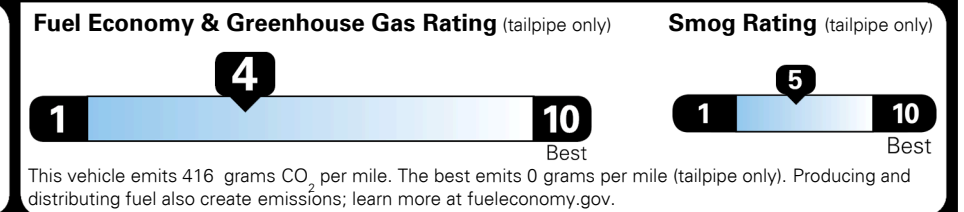

You spend **$1,750** more in fuel costs over 5 years compared to the average new vehicle.

Annual fuel cost **$1,750**

Actual results will vary for many reasons, including driving conditions and how you drive and maintain your vehicle. The average new vehicle gets 27 MPG and costs $7,000 to fuel over 5 years. Cost estimates are based on 15,000 miles per year at $ 2.55 per gallon. MPGe is miles per gasoline gallon equivalent. Vehicle emissions are a significant cause of climate change and smog.

fueleconomy.gov

Calculate personalized estimates and compare vehicles