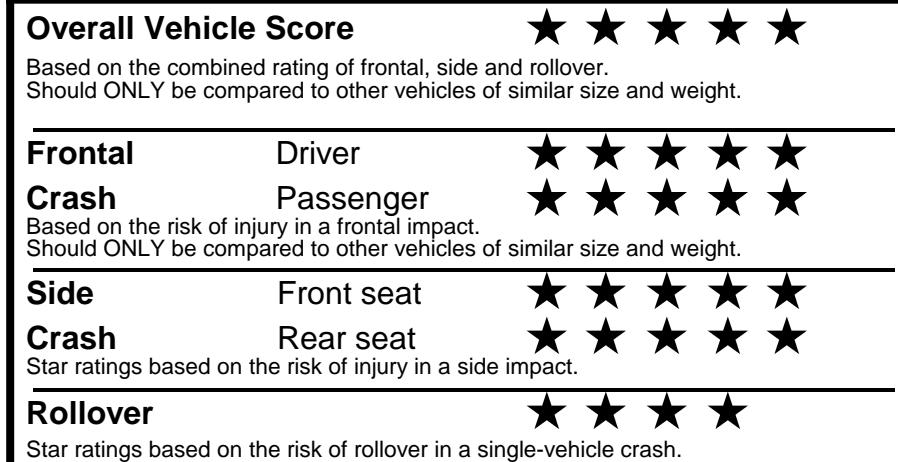

fueleconomy.gov

Calculate personalized estimates and compare vehicles

GOVERNMENT 5-STAR SAFETY RATINGS

Star ratings range from 1 to 5 stars (★★★★★) with 5 being the highest. Source: National Highway Traffic Safety Administration (NHTSA). www.safercar.gov or 1-888-327-4236