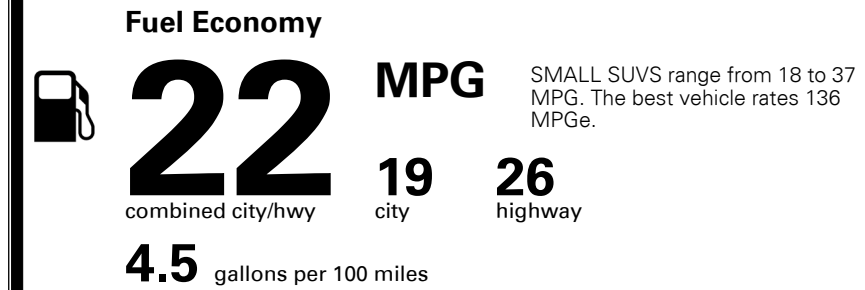

TOTAL MANUFACTURER'S SUGGESTED RETAIL PRICE ▶ \$ 36,730.00

EPA DOT Fuel Economy and Environment

Gasoline Vehicle

You spend **\$1,750** more in fuel costs over 5 years compared to the average new vehicle.