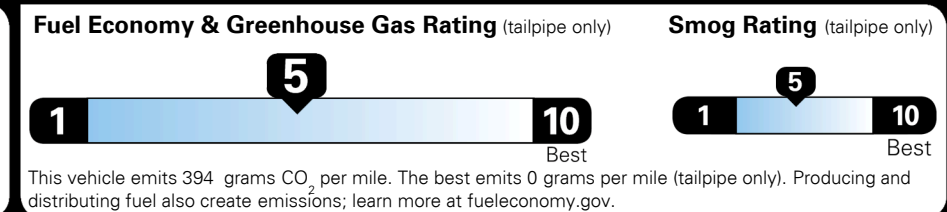

EPA DOT Fuel Economy and Environment

Gasoline Vehicle

Fuel Economy

23 MPG SMALL SUVs range from 17 to 33 MPG. The best vehicle rates 119 MPGe.
combined city/hwy
20 city
27 highway
4.3 gallons per 100 miles

You spend $750 more in fuel costs over 5 years compared to the average new vehicle.

Annual fuel cost $1,950