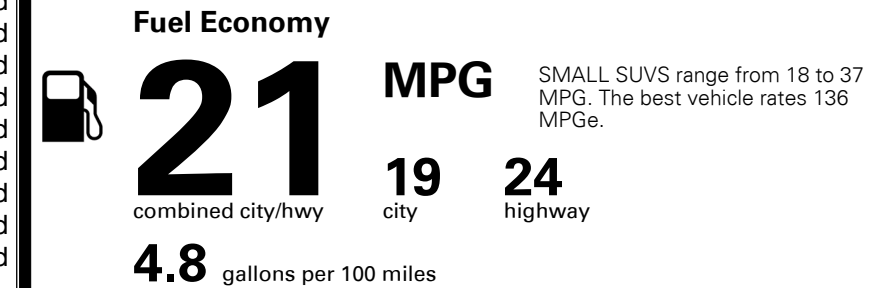

EPA DOT Fuel Economy and Environment

Gasoline Vehicle

You spend $2,000 more in fuel costs over 5 years
compared to the average new vehicle.

Annual fuel cost $1,800