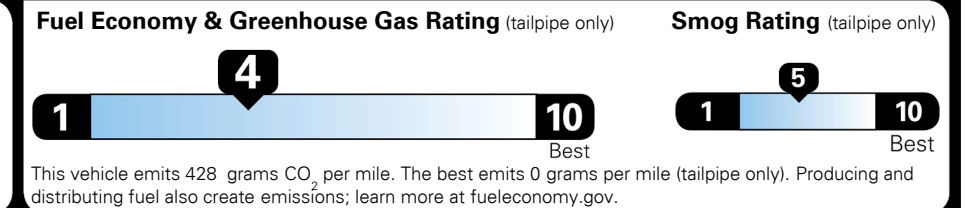

## EPA DOT Fuel Economy and Environment

Gasoline Vehicle

**You spend \$2,000 more in fuel costs over 5 years**  
 compared to the average new vehicle.

**Annual fuel cost \$1,800**

Actual results will vary for many reasons, including driving conditions and how you drive and maintain your vehicle. The average new vehicle gets 27 MPG and costs \$7,000 to fuel over 5 years. Cost estimates are based on 15,000 miles per year at \$ 2.55 per gallon. MPGe is miles per gasoline gallon equivalent. Vehicle emissions are a significant cause of climate change and smog.