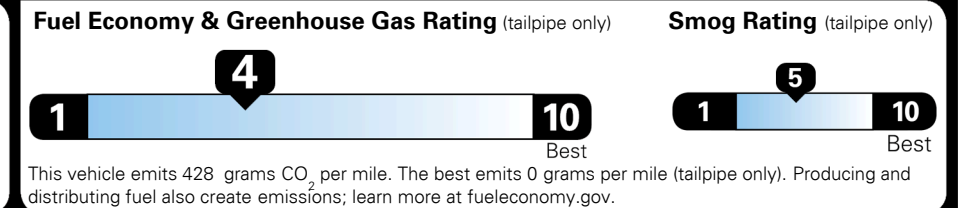

## EPA DOT Fuel Economy and Environment

Gasoline Vehicle

**You spend \$2,000 more in fuel costs over 5 years** compared to the average new vehicle.

**Annual fuel cost \$1,800**

Actual results will vary for many reasons, including driving conditions and how you drive and maintain your vehicle. The average new vehicle gets 27 MPG and costs \$7,000 to fuel over 5 years. Cost estimates are based on 15,000 miles per year at \$ 2.55 per gallon. MPGe is miles per gasoline gallon equivalent. Vehicle emissions are a significant cause of climate change and smog.