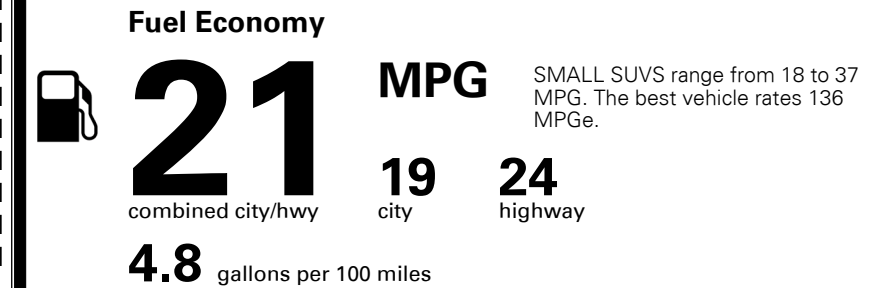

EXTERIOR

Acoustic Front Windshield
Heated Outside Mirrors w/ Turn Signal Indicators
Privacy Glass

WARRANTY

10 Year/100,000 Mile Limited Powertrain Warranty
5 Year/60,000 Mile Limited Basic Warranty
5 Year/60,000 Mile Roadside Assistance
*Ask dealer for details

MANUFACTURER'S SUGGESTED RETAIL PRICE ▶

$ 34,490.00

COMPARE S AWD FEATURES

Added to/in place of standard LX AWD features
- 19" Black Alloy Wheels
- 235/55 R/19 All-Season Tires
- Black Finish Roof Rails
- Black Finish Mirror Caps
- 3rd Row A/C with Controls
- Heated Front Seats
- Leather Trimmed Steering Wheel/Shift Knob
- Parking Distance Warning - Reverse (PDW-R)

Included
Included
Included
Included
Included
Included
Included
Included

ADDITIONAL INSTALLED EQUIPMENT:

(In addition to or in place of standard features)
Passion Red Paint
Carpeted Floor Mats
Auto-Dimming Mirror w/HomeLink™ & Compass
Illuminated Scuff Plates
Side Step Bars
Wheel Locks

$395.00
$195.00
$350.00
$250.00
$495.00
$55.00

MSRP INCLUDING OPTIONS

$ 36,230.00

INLAND FREIGHT AND HANDLING

$ 1,045.00

TOTAL MANUFACTURER'S SUGGESTED RETAIL PRICE ▶

$ 37,275.00

TOTAL ADDITIONAL WEIGHT: 48.5

EPA DOT Fuel Economy and Environment

Gasoline Vehicle

You spend $2,000 more in fuel costs over 5 years compared to the average new vehicle.

Annual fuel cost $1,800