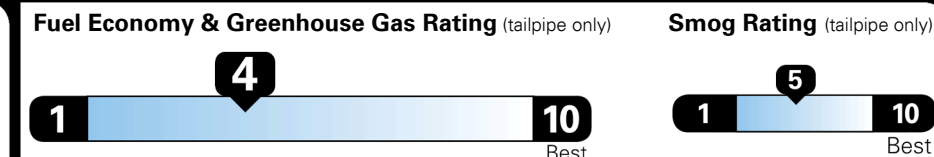

SMALL SUVs range from 18 to 37 MPG. The best vehicle rates 136 MPGe.

You spend
$2,000
more in fuel costs
over 5 years
compared to the
average new vehicle.

Annual fuel cost
$1,800

This vehicle emits 428 grams CO₂ per mile. The best emits 0 grams per mile (tailpipe only). Producing and distributing fuel also create emissions; learn more at fuelconomy.gov.

Actual results will vary for many reasons, including driving conditions and how you drive and maintain your vehicle. The average new vehicle gets 27 MPG and costs $7,000 to fuel over 5 years. Cost estimates are based on 15,000 miles per year at $ 2.55 per gallon. MPGe is miles per gasoline gallon equivalent. Vehicle emissions are a significant cause of climate change and smog.

fuelconomy.gov

Calculate personalized estimates and compare vehicles

GOVERNMENT 5-STAR SAFETY RATINGS

Overall Vehicle Score ★ ★ ★ ★ ★

Based on the combined rating of frontal, side and rollover.
Should ONLY be compared to other vehicles of similar size and weight.

Frontal Driver ★ ★ ★ ★ ★

Crash Passenger ★ ★ ★ ★ ★

Based on the risk of injury in a frontal impact.
Should ONLY be compared to other vehicles of similar size and weight.

Side Front seat ★ ★ ★ ★ ★

Crash Rear seat ★ ★ ★ ★ ★

Star ratings based on the risk of injury in a side impact.

Rollover ★ ★ ★ ★ ★

Star ratings based on the risk of rollover in a single-vehicle crash.

Star ratings range from 1 to 5 stars (★★★★★) with 5 being the highest.

Source: National Highway Traffic Safety Administration (NHTSA).

www.safercar.gov or 1-888-327-4236

Manufacturer's suggested retail price includes Manufacturer's recommended pre-delivery service. License and title fees, state and local taxes and other dealer installed options and accessories are not included in the manufacturer's suggested retail price.

PARTS CONTENT INFORMATION

FOR VEHICLES IN THIS CAR LINE U.S./CANADIAN
PARTS CONTENT: 47 %

MAJOR SOURCES OF FOREIGN PARTS:
KOREA: 53%

NOTE: PARTS CONTENT DOES NOT INCLUDE FINAL ASSEMBLY, DISTRIBUTION, OR OTHER NON-PARTS COSTS.

FOR THIS VEHICLE
FINAL ASSEMBLY POINT:
WEST POINT, GA, USA

COUNTRY OF ORIGIN

ENGINE: KOREA

TRANSMISSION: KOREA

TOTAL ADDITIONAL WEIGHT: 9.4