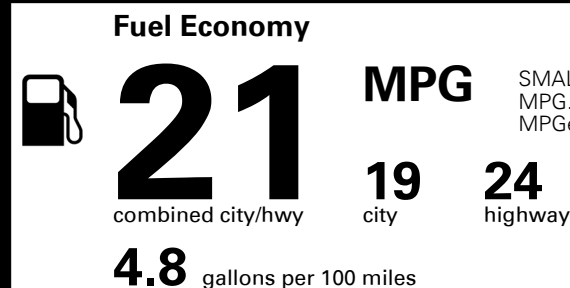

TOTAL MANUFACTURER'S SUGGESTED RETAIL PRICE ▶

\$ 34,490.00

Included
 Included
 Included
 Included
 Included
 Included
 Included
 Included

\$395.00
 \$195.00
 \$50.00

\$ 35,130.00

\$ 1,045.00

\$ 36,175.00

#1 MASS MARKET BRAND IN
 J.D. POWER INITIAL QUALITY,
 5 YEARS IN A ROW.

GIVE IT EVERYTHING KIA

For J.D. Power 2019 award information, go to jdpower.com/awards for more details.

EPA DOT Fuel Economy and Environment

Gasoline Vehicle

SMALL SUVs range from 18 to 37 MPG. The best vehicle rates 136 MPGe.