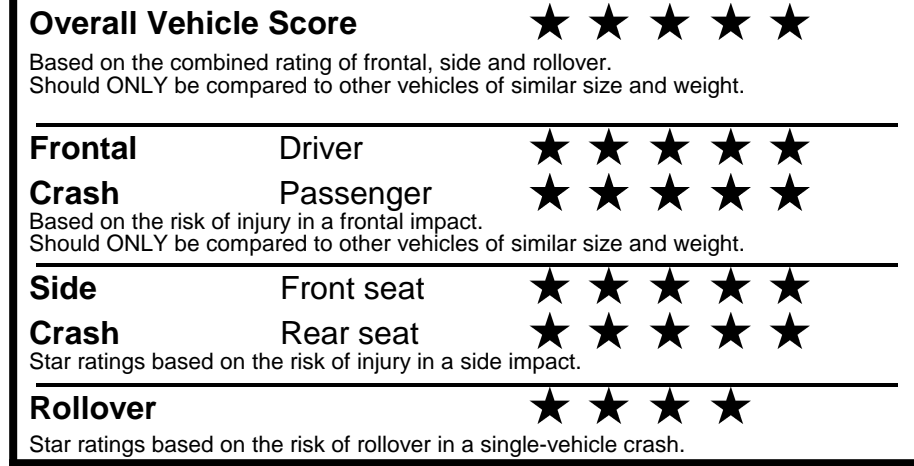

## GOVERNMENT 5-STAR SAFETY RATINGS

Star ratings range from 1 to 5 stars (★★★★★) with 5 being the highest.  
 Source: National Highway Traffic Safety Administration (NHTSA).  
[www.safercar.gov](http://www.safercar.gov) or 1-888-327-4236