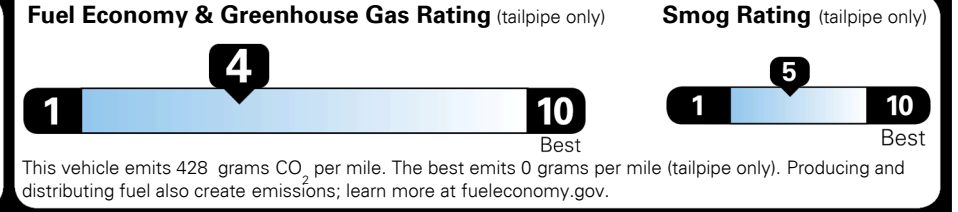

## EPA DOT Fuel Economy and Environment

Gasoline Vehicle

You spend  
**\$2,000**  
 more in fuel costs  
 over 5 years  
 compared to the  
 average new vehicle.

Annual fuel cost  
**\$1,800**

Actual results will vary for many reasons, including driving conditions and how you drive and maintain your vehicle. The average new vehicle gets 27 MPG and costs \$7,000 to fuel over 5 years. Cost estimates are based on 15,000 miles per year at \$ 2.55 per gallon. MPGe is miles per gasoline gallon equivalent. Vehicle emissions are a significant cause of climate change and smog.