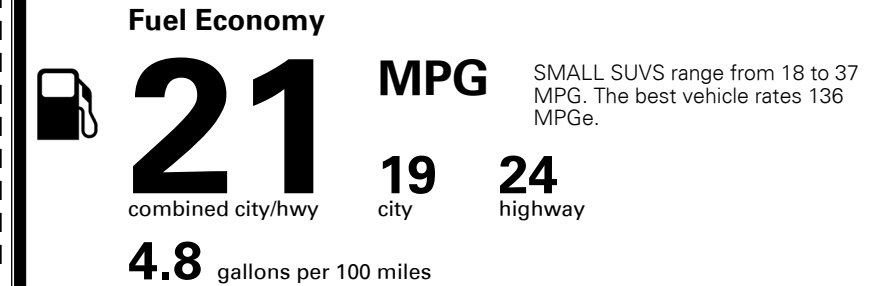

## EPA DOT Fuel Economy and Environment

Gasoline Vehicle

You spend  
**\$2,000**  
 more in fuel costs  
 over 5 years  
 compared to the  
 average new vehicle.

Annual fuel cost  
**\$1,800**

Actual results will vary for many reasons, including driving conditions and how you drive and maintain your vehicle. The average new vehicle gets 27 MPG and costs \$7,000 to fuel over 5 years. Cost estimates are based on 15,000 miles per year at \$ 2.55 per gallon. MPGe is miles per gasoline gallon equivalent. Vehicle emissions are a significant cause of climate change and smog.