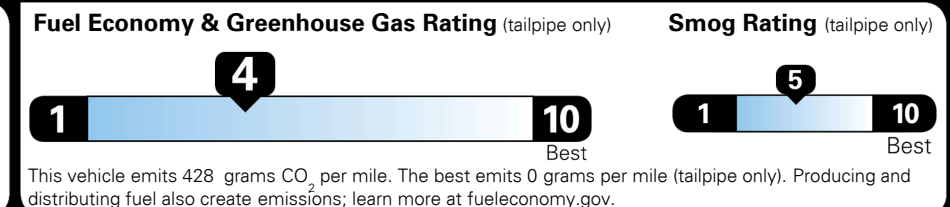

Actual results will vary for many reasons, including driving conditions and how you drive and maintain your vehicle. The average new vehicle gets 27 MPG and costs $7,000 to fuel over 5 years. Cost estimates are based on 15,000 miles per year at $ 2.55 per gallon. MPGe is miles per gasoline gallon equivalent. Vehicle emissions are a significant cause of climate change and smog.

fueleconomy.gov

Calculate personalized estimates and compare vehicles

GOVERNMENT 5-STAR SAFETY RATINGS

Overall Vehicle Score ★ ★ ★ ★ ★

Based on the combined rating of frontal, side and rollover. Should ONLY be compared to other vehicles of similar size and weight.

Frontal Crash Driver ★ ★ ★ ★ ★

Frontal Crash Passenger ★ ★ ★ ★ ★

Based on the risk of injury in a frontal impact. Should ONLY be compared to other vehicles of similar size and weight.

Side Crash Front seat ★ ★ ★ ★ ★

Side Crash Rear seat ★ ★ ★ ★ ★

Star ratings based on the risk of injury in a side impact.

Rollover ★ ★ ★ ★ ★

Star ratings based on the risk of rollover in a single-vehicle crash.

Star ratings range from 1 to 5 stars (★★★★★) with 5 being the highest.

Source: National Highway Traffic Safety Administration (NHTSA).

www.safercar.gov or 1-888-327-4236

Manufacturer's suggested retail price includes Manufacturer's recommended pre-delivery service. License and title fees, state and local taxes and other dealer installed options and accessories are not included in the manufacturer's suggested retail price.

PARTS CONTENT INFORMATION

FOR VEHICLES IN THIS CAR LINE U.S./CANADIAN PARTS CONTENT: 47 %

MAJOR SOURCES OF FOREIGN PARTS: KOREA: 53%

NOTE: PARTS CONTENT DOES NOT INCLUDE FINAL ASSEMBLY, DISTRIBUTION, OR OTHER NON-PARTS COSTS.

FOR THIS VEHICLE FINAL ASSEMBLY POINT: WEST POINT, GA, USA

COUNTRY OF ORIGIN

ENGINE: KOREA

TRANSMISSION: KOREA