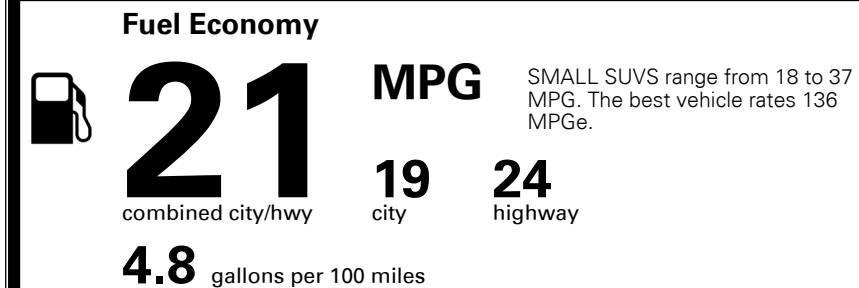

EPA DOT Fuel Economy and Environment

Gasoline Vehicle

You spend $2,000 more in fuel costs over 5 years
compared to the average new vehicle.

Annual fuel cost $1,800