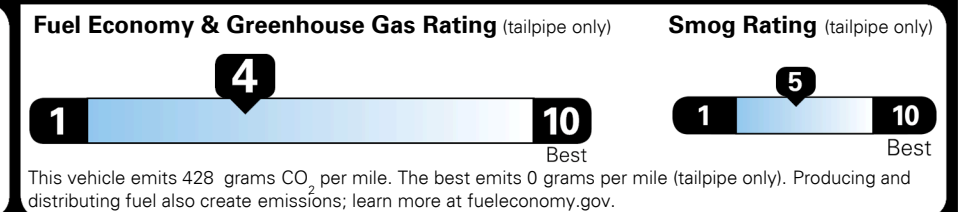

\$ 0.00

TOTAL MANUFACTURER'S SUGGESTED RETAIL PRICE ▶

\$ 0.00

TOTAL ADDITIONAL WEIGHT: 8.8

EPA DOT Fuel Economy and Environment

Gasoline Vehicle

Fuel Economy
21 MPG
 combined city/hwy
19 city
24 highway
4.8 gallons per 100 miles

SMALL SUVs range from 18 to 37 MPG. The best vehicle rates 136 MPGe.

You spend \$2,000 more in fuel costs over 5 years
 compared to the average new vehicle.

Annual fuel cost \$1,800

Actual results will vary for many reasons, including driving conditions and how you drive and maintain your vehicle. The average new vehicle gets 27 MPG and costs \$7,000 to fuel over 5 years. Cost estimates are based on 15,000 miles per year at \$ 2.55 per gallon. MPGe is miles per gasoline gallon equivalent. Vehicle emissions are a significant cause of climate change and smog.