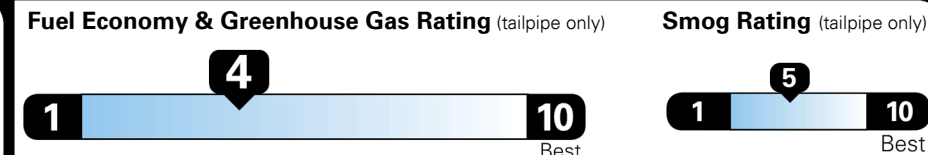

This vehicle emits 428 grams CO₂ per mile. The best emits 0 grams per mile (tailpipe only). Producing and distributing fuel also create emissions; learn more at fuel economy.gov.

Actual results will vary for many reasons, including driving conditions and how you drive and maintain your vehicle. The average new vehicle gets 27 MPG and costs $7,000 to fuel over 5 years. Cost estimates are based on 15,000 miles per year at $ 2.55 per gallon. MPGe is miles per gasoline gallon equivalent. Vehicle emissions are a significant cause of climate change and smog.

fuel economy.gov

Calculate personalized estimates and compare vehicles

GOVERNMENT 5-STAR SAFETY RATINGS

Overall Vehicle Score ★ ★ ★ ★ ★

Based on the combined rating of frontal, side and rollover.
Should ONLY be compared to other vehicles of similar size and weight.

Frontal Driver ★ ★ ★ ★ ★

Crash Passenger ★ ★ ★ ★ ★

Based on the risk of injury in a frontal impact.
Should ONLY be compared to other vehicles of similar size and weight.

Side Front seat ★ ★ ★ ★ ★

Crash Rear seat ★ ★ ★ ★ ★

Star ratings based on the risk of injury in a side impact.

Rollover ★ ★ ★ ★ ★

Star ratings based on the risk of rollover in a single-vehicle crash.

Star ratings range from 1 to 5 stars (★★★★★) with 5 being the highest.

Source: National Highway Traffic Safety Administration (NHTSA).

www.safercar.gov or 1-888-327-4236

Manufacturer's suggested retail price includes Manufacturer's recommended pre-delivery service. License and title fees, state and local taxes and other dealer installed options and accessories are not included in the manufacturer's suggested retail price.

PARTS CONTENT INFORMATION

FOR VEHICLES IN THIS CAR LINE U.S./CANADIAN
PARTS CONTENT: 47 %

MAJOR SOURCES OF FOREIGN PARTS:
KOREA: 53%

NOTE: PARTS CONTENT DOES NOT INCLUDE FINAL ASSEMBLY, DISTRIBUTION, OR OTHER NON-PARTS COSTS.

FOR THIS VEHICLE
FINAL ASSEMBLY POINT:
WEST POINT, GA, USA

COUNTRY OF ORIGIN

ENGINE: KOREA

TRANSMISSION: KOREA