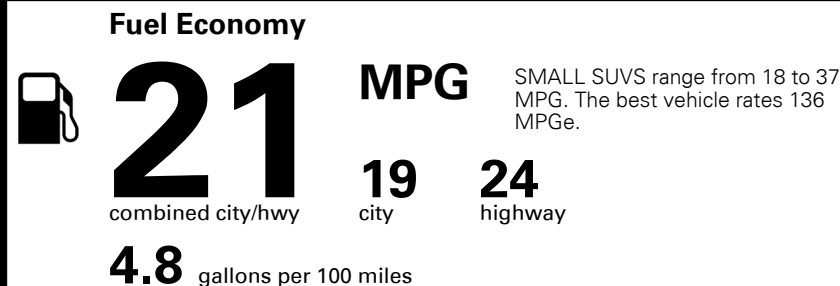

EPA DOT Fuel Economy and Environment

Gasoline Vehicle

You spend
$2,000
more in fuel costs
over 5 years
compared to the
average new vehicle.

Annual fuel cost
$1,800