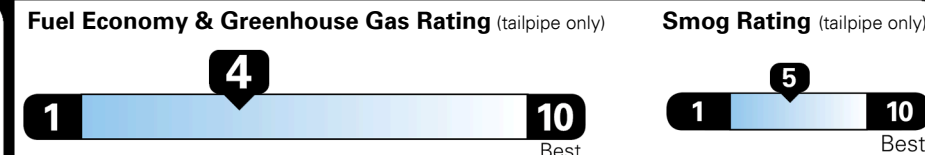

EPA DOT Fuel Economy and Environment

Gasoline Vehicle

Fuel Economy
21 **MPG**
combined city/hwy
4.8 gallons per 100 miles

19 city
24 highway

SMALL SUVs range from 18 to 37 MPG. The best vehicle rates 136 MPGe.

You spend $2,000 more in fuel costs over 5 years compared to the average new vehicle.

Annual fuel cost $1,800