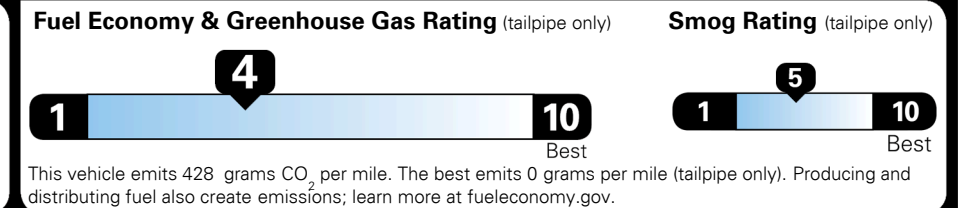

You spend $2,000 more in fuel costs over 5 years compared to the average new vehicle.

Annual fuel cost
$1,800

Actual results will vary for many reasons, including driving conditions and how you drive and maintain your vehicle. The average new vehicle gets 27 MPG and costs $7,000 to fuel over 5 years. Cost estimates are based on 15,000 miles per year at $ 2.55 per gallon. MPGe is miles per gasoline gallon equivalent. Vehicle emissions are a significant cause of climate change and smog.

fueleconomy.gov

Calculate personalized estimates and compare vehicles

GOVERNMENT 5-STAR SAFETY RATINGS

Overall Vehicle Score ★ ★ ★ ★ ★

Based on the combined rating of frontal, side and rollover. Should ONLY be compared to other vehicles of similar size and weight.

Frontal Driver ★ ★ ★ ★ ★

Crash Passenger ★ ★ ★ ★ ★

Based on the risk of injury in a frontal impact. Should ONLY be compared to other vehicles of similar size and weight.

Side Front seat ★ ★ ★ ★ ★

Crash Rear seat ★ ★ ★ ★ ★

Star ratings based on the risk of injury in a side impact.

Rollover ★ ★ ★ ★ ★

Star ratings based on the risk of rollover in a single-vehicle crash.

Star ratings range from 1 to 5 stars (★★★★★) with 5 being the highest.

Source: National Highway Traffic Safety Administration (NHTSA).

www.safercar.gov or 1-888-327-4236

Manufacturer's suggested retail price includes Manufacturer's recommended pre-delivery service. License and title fees, state and local taxes and other dealer installed options and accessories are not included in the manufacturer's suggested retail price.

PARTS CONTENT INFORMATION

FOR VEHICLES IN THIS CAR LINE U.S./CANADIAN PARTS CONTENT: 47 %

MAJOR SOURCES OF FOREIGN PARTS: KOREA: 53%

NOTE: PARTS CONTENT DOES NOT INCLUDE FINAL ASSEMBLY, DISTRIBUTION, OR OTHER NON-PARTS COSTS.

FOR THIS VEHICLE FINAL ASSEMBLY POINT: WEST POINT, GA, USA

COUNTRY OF ORIGIN

ENGINE: KOREA

TRANSMISSION: KOREA

TOTAL ADDITIONAL WEIGHT: 20.3