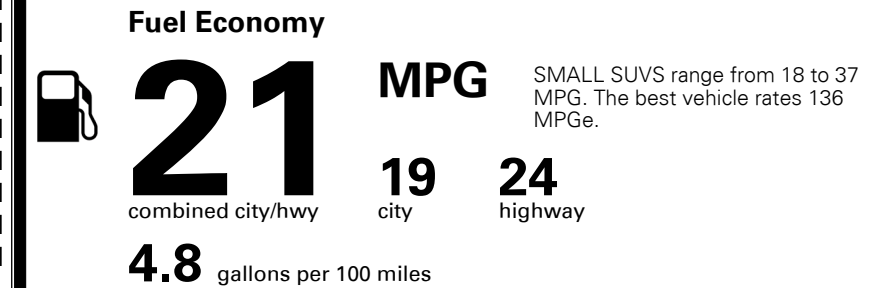

EXTERIOR

Acoustic Front Windshield
Heated Outside Mirrors w/ Turn Signal Indicators
Privacy Glass

WARRANTY

10 Year/100,000 Mile Limited Powertrain Warranty
5 Year/60,000 Mile Limited Basic Warranty
5 Year/60,000 Mile Roadside Assistance
*Ask dealer for details

MANUFACTURER'S SUGGESTED RETAIL PRICE ▶

$ 34,490.00

COMPARE S AWD FEATURES

Added to/in place of standard LX AWD features

- 19" Black Alloy Wheels
- 235/55 R/19 All-Season Tires
- Black Finish Roof Rails
- Black Finish Mirror Caps
- 3rd Row A/C with Controls
- Heated Front Seats
- Leather Trimmed Steering Wheel/Shift Knob
- Parking Distance Warning - Reverse (PDW-R)

Included
Included
Included
Included
Included
Included
Included
Included

ADDITIONAL INSTALLED EQUIPMENT:

(In addition to or in place of standard features)

- Passion Red Paint
- Carpeted Floor Mats
- Cargo Cover
- Auto-Dimming Mirror w/HomeLink™ & Compass

$395.00
$155.00
$150.00
$350.00

MSRP INCLUDING OPTIONS

$ 35,540.00

INLAND FREIGHT AND HANDLING

$ 1,045.00

TOTAL MANUFACTURER'S SUGGESTED RETAIL PRICE ▶

$ 36,585.00

EPA DOT Fuel Economy and Environment

Gasoline Vehicle

You spend $2,000 more in fuel costs over 5 years compared to the average new vehicle.

Annual fuel cost
$1,800