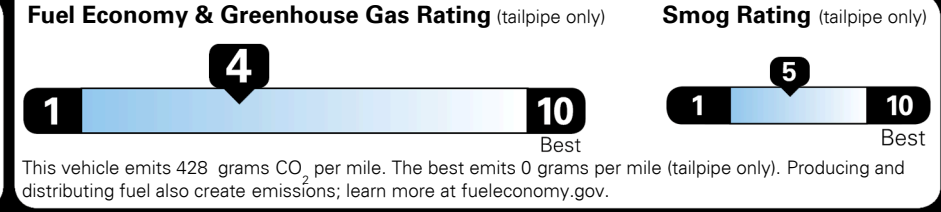

EPA DOT Fuel Economy and Environment

Gasoline Vehicle

Fuel Economy

21 MPG SMALL SUVs range from 18 to 37 MPG. The best vehicle rates 136 MPGe.
combined city/hwy
19 city
24 highway
4.8 gallons per 100 miles

You spend $2,000 more in fuel costs over 5 years compared to the average new vehicle.

Annual fuel cost $1,800