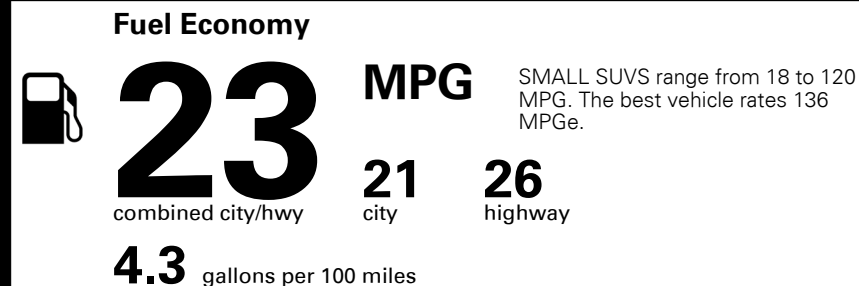

TOTAL ADDITIONAL WEIGHT: 9.0

#1 MASS MARKET BRAND IN J.D. POWER INITIAL QUALITY, 5 YEARS IN A ROW.

GIVE IT EVERYTHING KIA

EPA DOT Fuel Economy and Environment

Gasoline Vehicle

You spend \$1,250 more in fuel costs over 5 years compared to the average new vehicle.