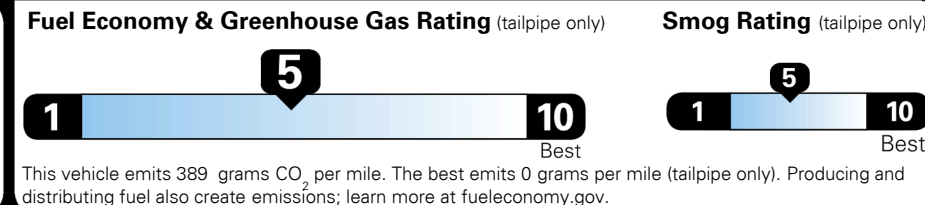

Actual results will vary for many reasons, including driving conditions and how you drive and maintain your vehicle. The average new vehicle gets 27 MPG and costs $7,500 to fuel over 5 years. Cost estimates are based on 15,000 miles per year at $ 2.70 per gallon. MPGe is miles per gasoline gallon equivalent. Vehicle emissions are a significant cause of climate change and smog.

fueleconomy.gov

Calculate personalized estimates and compare vehicles

GOVERNMENT 5-STAR SAFETY RATINGS

Overall Vehicle Score ★★★★★

Based on the combined rating of frontal, side and rollover. Should ONLY be compared to other vehicles of similar size and weight.

Frontal Driver ★★★★★

Crash Passenger ★★★★★

Based on the risk of injury in a frontal impact. Should ONLY be compared to other vehicles of similar size and weight.

Side Front seat ★★★★★

Crash Rear seat ★★★★★

Star ratings based on the risk of injury in a side impact.

Rollover ★★★★★

Star ratings based on the risk of rollover in a single-vehicle crash.

Star ratings range from 1 to 5 stars (★★★★★) with 5 being the highest.

Source: National Highway Traffic Safety Administration (NHTSA).

www.safercar.gov or 1-888-327-4236

Manufacturer's suggested retail price includes Manufacturer's recommended pre-delivery service. License and title fees, state and local taxes and other dealer installed options and accessories are not included in the manufacturer's suggested retail price.

PARTS CONTENT INFORMATION

FOR VEHICLES IN THIS CAR LINE U.S./CANADIAN PARTS CONTENT: 55 %

MAJOR SOURCES OF FOREIGN PARTS: KOREA: 45%

NOTE: PARTS CONTENT DOES NOT INCLUDE FINAL ASSEMBLY, DISTRIBUTION, OR OTHER NON-PARTS COSTS.

FOR THIS VEHICLE FINAL ASSEMBLY POINT: WEST POINT, GA, USA

COUNTRY OF ORIGIN

ENGINE: USA

TRANSMISSION: USA