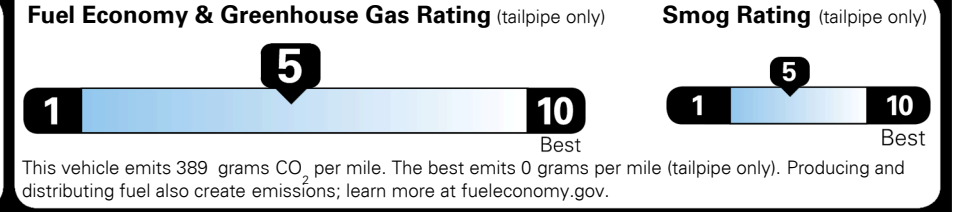

COMPARE LX AWD FEATURES
Added to/in place of standard L features
- All Wheel Drive w/ Locking Center Differential
- Blind-Spot Collision Warning (BCW)
- Rear Cross-Traffic Collision Warning (RCCW)
- Auto Up/Down Windows (Front & Rear)
- Rapid Charge USB Ports (2)
- Acoustic Front Windshield
- Seatback Map Pockets

ADDITIONAL INSTALLED EQUIPMENT:
(In addition to or in place of standard features)
LX I4 Convenience Package
- Forward Collision-Avoidance Assist-Car
- Parking Distance Warning - Reverse (PDW-R)
- Power Driver's Seat w/ Lumbar Support
- Heated Front Seats
- Dual-Zone Automatic Climate Control
- Leather Trimmed Steering Wheel / Shift Knob
- Roof Rails
Carpeted Floor Mats
Mud Guards

MSRP INCLUDING OPTIONS

INLAND FREIGHT AND HANDLING

TOTAL MANUFACTURER'S SUGGESTED RETAIL PRICE ▶

$ 29,790.00

Included
Included
Included
Included
Included
Included
Included

$2,000.00

$195.00
$115.00

$ 32,100.00

$ 1,045.00

$ 33,145.00

#1 MASS MARKET BRAND IN
J.D. POWER INITIAL QUALITY,
5 YEARS IN A ROW.

GIVE IT EVERYTHING KIA

For J.D. Power 2019 award information, go to jdpower.com/awards for more details.

EPA DOT Fuel Economy and Environment

Gasoline Vehicle

Fuel Economy
23 MPG
combined city/hwy
21 city
26 highway
4.3 gallons per 100 miles

SMALL SUVs range from 18 to 120 MPG. The best vehicle rates 136 MPGe.

You spend $1,250 more in fuel costs over 5 years
compared to the average new vehicle.

Annual fuel cost $1,750

Actual results will vary for many reasons, including driving conditions and how you drive and maintain your vehicle. The average new vehicle gets 27 MPG and costs $7,500 to fuel over 5 years. Cost estimates are based on 15,000 miles per year at $ 2.70 per gallon. MPGe is miles per gasoline gallon equivalent. Vehicle emissions are a significant cause of climate change and smog.

fuelconomy.gov

Calculate personalized estimates and compare vehicles

GOVERNMENT 5-STAR SAFETY RATINGS

Overall Vehicle Score ★ ★ ★ ★ ★
Based on the combined rating of frontal, side and rollover. Should ONLY be compared to other vehicles of similar size and weight.

Frontal	Driver	★ ★ ★ ★ ★
Crash	Passenger	★ ★ ★ ★ ★
Side	Front seat	★ ★ ★ ★ ★
Crash	Rear seat	★ ★ ★ ★ ★
Rollover		★ ★ ★ ★ ★

Star ratings based on the risk of injury in a frontal impact. Should ONLY be compared to other vehicles of similar size and weight.

Star ratings based on the risk of injury in a side impact.

Star ratings based on the risk of rollover in a single-vehicle crash.

Star ratings range from 1 to 5 stars (★★★★★) with 5 being the highest.
Source: National Highway Traffic Safety Administration (NHTSA).
www.safercar.gov or 1-888-327-4236

Manufacturer's suggested retail price includes Manufacturer's recommended pre-delivery service. License and title fees, state and local taxes and other dealer installed options and accessories are not included in the manufacturer's suggested retail price.

PARTS CONTENT INFORMATION

FOR VEHICLES IN THIS CAR LINE U.S./CANADIAN PARTS CONTENT: 55 %

MAJOR SOURCES OF FOREIGN PARTS: KOREA: 45%

NOTE: PARTS CONTENT DOES NOT INCLUDE FINAL ASSEMBLY, DISTRIBUTION, OR OTHER NON-PARTS COSTS.

FOR THIS VEHICLE FINAL ASSEMBLY POINT: WEST POINT, GA, USA

COUNTRY OF ORIGIN
ENGINE: USA
TRANSMISSION: USA

TOTAL ADDITIONAL WEIGHT: 9.0