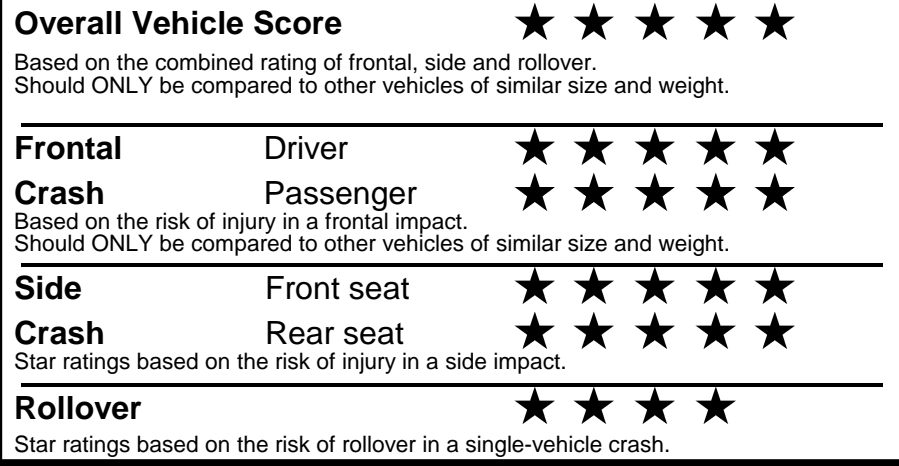

**fueleconomy.gov**  
 Calculate personalized estimates and compare vehicles

**GOVERNMENT 5-STAR SAFETY RATINGS**

Star ratings range from 1 to 5 stars (★★★★★) with 5 being the highest. Source: National Highway Traffic Safety Administration (NHTSA). [www.safercar.gov](http://www.safercar.gov) or 1-888-327-4236