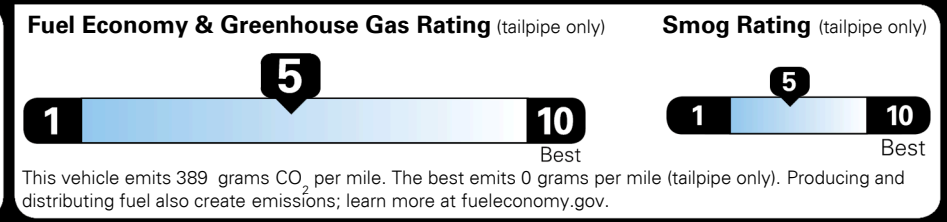

**GIVE IT EVERYTHING KIA**

**EPA DOT Fuel Economy and Environment**

**Gasoline Vehicle**

**You spend \$1,250 more in fuel costs over 5 years** compared to the average new vehicle.

**Annual fuel cost \$1,750**