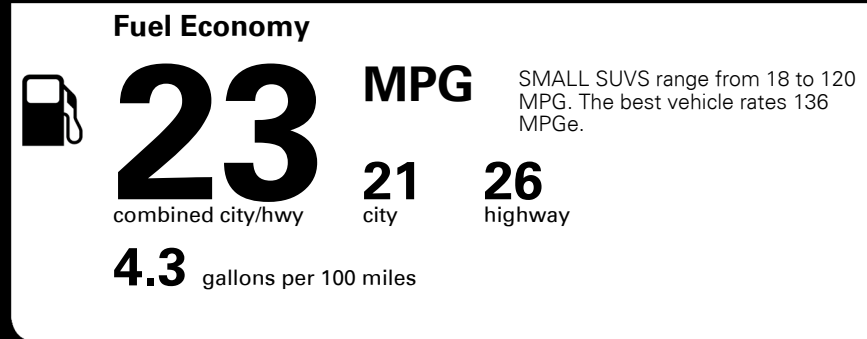

EPA DOT Fuel Economy and Environment

Gasoline Vehicle

You spend $1,250 more in fuel costs over 5 years compared to the average new vehicle.

Annual fuel cost $1,750