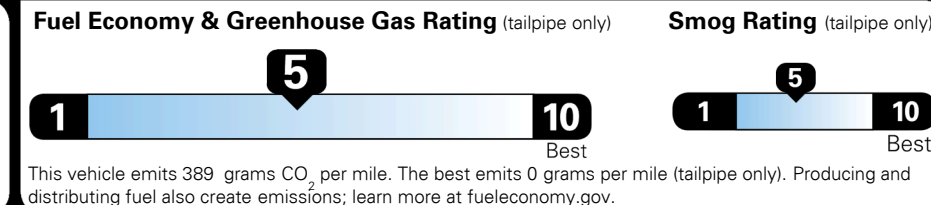

EPA DOT Fuel Economy and Environment

Gasoline Vehicle

Fuel Economy

23 MPG combined city/hwy
21 MPG city
26 MPG highway

SMALL SUVs range from 18 to 120 MPG. The best vehicle rates 136 MPGe.

4.3 gallons per 100 miles

You spend $1,250 more in fuel costs over 5 years compared to the average new vehicle.

Annual fuel cost $1,750