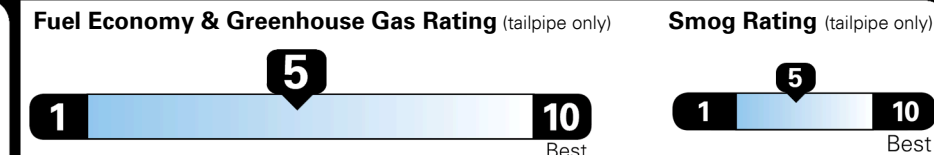

GIVE IT EVERYTHING KIA

For J.D. Power 2019 award information, go to jdpower.com/awards for more details.

EPA DOT Fuel Economy and Environment

Gasoline Vehicle

Fuel Economy
23 MPG
 combined city/hwy
4.3 gallons per 100 miles

SMALL SUVs range from 18 to 120 MPG. The best vehicle rates 136 MPGe.

21 city
26 highway

You spend \$1,250 more in fuel costs over 5 years
 compared to the average new vehicle.

Annual fuel cost \$1,750

This vehicle emits 389 grams CO₂ per mile. The best emits 0 grams per mile (tailpipe only). Producing and distributing fuel also create emissions; learn more at fuelconomy.gov.