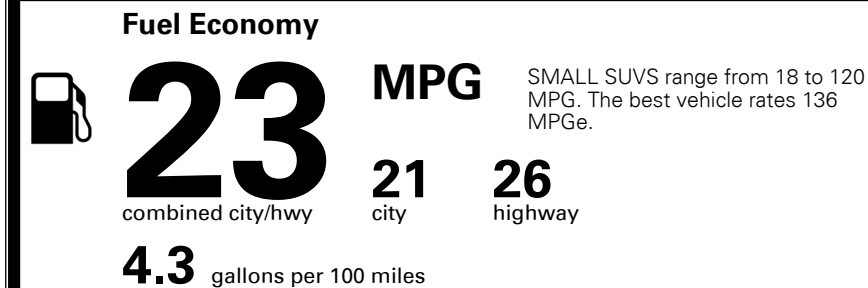

MANUFACTURER'S SUGGESTED RETAIL PRICE ▶

COMPARE LX AWD FEATURES

1. Added to/in place of standard L features
2. All Wheel Drive w/ Locking Center Differential
   - Blind-Spot Collision Warning (BCW)
   - Rear Cross-Traffic Collision Warning (RCCW)
   - Auto Up/Down Windows (Front & Rear)
   - Rapid Charge USB Ports (2)
   - Acoustic Front Windshield
   - Seatback Map Pockets

ADDITIONAL INSTALLED EQUIPMENT: (In addition to or in place of standard features)

1. LX I4 Convenience Package
2. Forward Collision-Avoidance Assist-Car
   - Parking Distance Warning - Reverse (PDW-R)
   - Power Driver's Seat w/ Lumbar Support
   - Heated Front Seats
   - Dual-Zone Automatic Climate Control
   - Leather Trimmed Steering Wheel / Shift Knob
   - Roof Rails
   - Rear Bumper Applique
   - Carpeted Floor Mats
   - Auto-Dimming Mirror w/HomeLink™ & Compass
   - Mud Guards
   - Remote Start

$ 29,790.00

Included
Included
Included
Included
Included
Included
Included

$2,000.00

$75.00
$195.00
$350.00
$115.00
$425.00

MSRP INCLUDING OPTIONS

$ 32,950.00

INLAND FREIGHT AND HANDLING

$ 1,045.00

TOTAL MANUFACTURER'S SUGGESTED RETAIL PRICE ▶

$ 33,995.00

TOTAL ADDITIONAL WEIGHT: 11.8

#1 MASS MARKET BRAND IN
J.D. POWER INITIAL QUALITY,
5 YEARS IN A ROW.

GIVE IT EVERYTHING KIA

For J.D. Power 2019 award information, go to jdpower.com/awards for more details.

EPA DOT Fuel Economy and Environment

Gasoline Vehicle

You spend
$1,250
more in fuel costs
over 5 years
compared to the
average new vehicle.

Annual fuel cost
$1,750