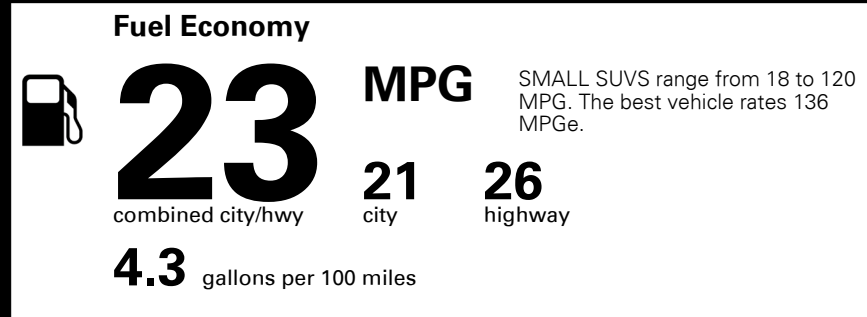

TOTAL MANUFACTURER'S SUGGESTED RETAIL PRICE ▶

\$ 33,500.00

TOTAL ADDITIONAL WEIGHT: 8.9

#1 MASS MARKET BRAND IN J.D. POWER INITIAL QUALITY, 5 YEARS IN A ROW.

GIVE IT EVERYTHING KIA

For J.D. Power 2019 award information, go to jdpower.com/awards for more details.

EPA DOT Fuel Economy and Environment

Gasoline Vehicle

You spend \$1,250 more in fuel costs over 5 years compared to the average new vehicle.

Annual fuel cost \$1,750

Actual results will vary for many reasons, including driving conditions and how you drive and maintain your vehicle. The average new vehicle gets 27 MPG and costs \$7,500 to fuel over 5 years. Cost estimates are based on 15,000 miles per year at \$ 2.70 per gallon. MPGe is miles per gasoline gallon equivalent. Vehicle emissions are a significant cause of climate change and smog.