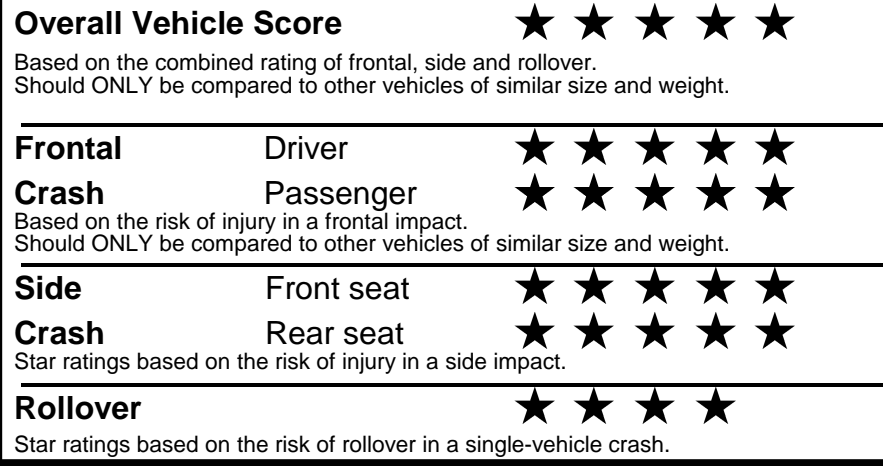

fuelconomy.gov

Calculate personalized estimates and compare vehicles

GOVERNMENT 5-STAR SAFETY RATINGS

Star ratings range from 1 to 5 stars (★★★★★) with 5 being the highest. Source: National Highway Traffic Safety Administration (NHTSA). www.safercar.gov or 1-888-327-4236