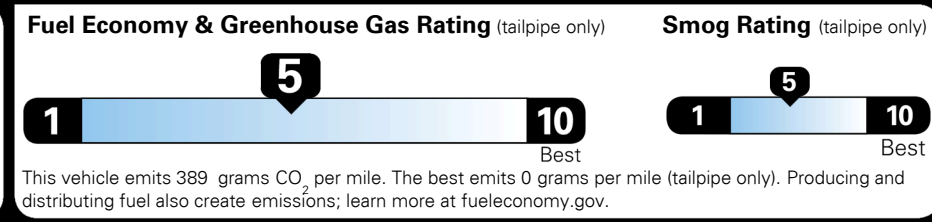

Actual results will vary for many reasons, including driving conditions and how you drive and maintain your vehicle. The average new vehicle gets 27 MPG and costs $7,500 to fuel over 5 years. Cost estimates are based on 15,000 miles per year at $ 2.70 per gallon. MPGe is miles per gasoline gallon equivalent. Vehicle emissions are a significant cause of climate change and smog.

fuelconomy.gov

Calculate personalized estimates and compare vehicles