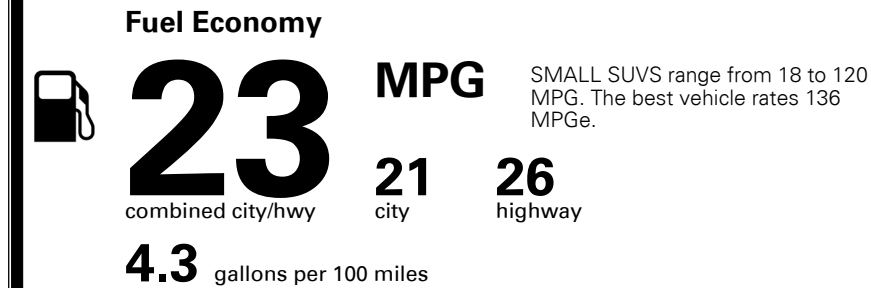

MANUFACTURER'S SUGGESTED RETAIL PRICE ▶

$ 29,890.00

COMPARE LX AWD FEATURES

Added to/in place of standard L features

- All Wheel Drive w/ Locking Center Differential
- Blind-Spot Collision Warning (BCW)
- Rear Cross-Traffic Collision Warning (RCCW)
- Auto Up/Down Windows (Front & Rear)
- Rapid Charge USB Ports (2)
- Acoustic Front Windshield
- Seatback Map Pockets

Included
Included
Included
Included
Included
Included
Included

ADDITIONAL INSTALLED EQUIPMENT: (In addition to or in place of standard features)

Passion Red Paint
LX I4 Convenience Package
- Forward Collision-Avoidance Assist-Car
- Parking Distance Warning - Reverse (PDW-R)
- Power Driver's Seat w/ Lumbar Support
- Heated Front Seats
- Dual-Zone Automatic Climate Control
- Leather Trimmed Steering Wheel / Shift Knob
- Roof Rails
Carpeted Floor Mats
Cargo Net
Cargo Cover
Mud Guards
Tow Hitch
Wheel Locks

$395.00
$2,000.00

$195.00
$50.00
$150.00
$115.00
$395.00
$60.00

MSRP INCLUDING OPTIONS

$ 33,250.00

INLAND FREIGHT AND HANDLING

$ 1,120.00

TOTAL MANUFACTURER'S SUGGESTED RETAIL PRICE ▶

$ 34,370.00

TOTAL ADDITIONAL WEIGHT: 72.5

#1 MASS MARKET BRAND IN
J.D. POWER INITIAL QUALITY,
5 YEARS IN A ROW.

GIVE IT EVERYTHING

For J.D. Power 2019 award information, go to jdpower.com/awards for more details.

EPA DOT Fuel Economy and Environment

Gasoline Vehicle

You spend
$1,250
more in fuel costs
over 5 years
compared to the
average new vehicle.

Annual fuel cost
$1,750