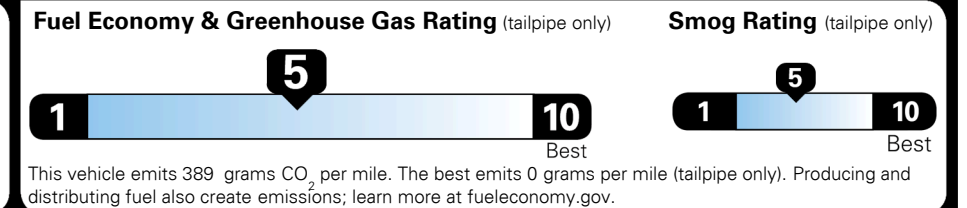

Actual results will vary for many reasons, including driving conditions and how you drive and maintain your vehicle. The average new vehicle gets 27 MPG and costs $7,500 to fuel over 5 years. Cost estimates are based on 15,000 miles per year at $ 2.70 per gallon. MPGe is miles per gasoline gallon equivalent. Vehicle emissions are a significant cause of climate change and smog.

fuel economy.gov

Calculate personalized estimates and compare vehicles

GOVERNMENT 5-STAR SAFETY RATINGS

Overall Vehicle Score ★ ★ ★ ★ ★

Based on the combined rating of frontal, side and rollover.
Should ONLY be compared to other vehicles of similar size and weight.

Frontal Driver ★ ★ ★ ★ ★

Crash Passenger ★ ★ ★ ★ ★

Based on the risk of injury in a frontal impact.
Should ONLY be compared to other vehicles of similar size and weight.

Side Front seat ★ ★ ★ ★ ★

Crash Rear seat ★ ★ ★ ★ ★

Star ratings based on the risk of injury in a side impact.

Rollover ★ ★ ★ ★ ★

Star ratings based on the risk of rollover in a single-vehicle crash.

Star ratings range from 1 to 5 stars (★★★★★) with 5 being the highest.

Source: National Highway Traffic Safety Administration (NHTSA).

www.safercar.gov or 1-888-327-4236

Manufacturer's suggested retail price includes Manufacturer's recommended pre-delivery service. License and title fees, state and local taxes and other dealer installed options and accessories are not included in the manufacturer's suggested retail price.

PARTS CONTENT INFORMATION

FOR VEHICLES IN THIS CAR
LINE U.S./CANADIAN
PARTS CONTENT: 55 %

MAJOR SOURCES OF
FOREIGN PARTS:
KOREA: 45%

NOTE: PARTS CONTENT DOES
NOT INCLUDE FINAL ASSEMBLY,
DISTRIBUTION, OR OTHER
NON-PARTS COSTS.

FOR THIS VEHICLE
FINAL ASSEMBLY POINT:
WEST POINT, GA, USA

COUNTRY OF ORIGIN

ENGINE: USA

TRANSMISSION: USA