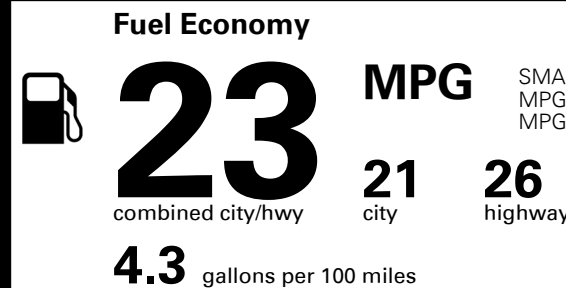

TOTAL MANUFACTURER'S SUGGESTED RETAIL PRICE ▶

\$ 33,650.00

TOTAL ADDITIONAL WEIGHT: 9.2

#1 MASS MARKET BRAND IN J.D. POWER INITIAL QUALITY, 5 YEARS IN A ROW.

GIVE IT EVERYTHING KIA

For J.D. Power 2019 award information, go to jdpower.com/awards for more details.

EPA DOT Fuel Economy and Environment

Gasoline Vehicle

SMALL SUVs range from 18 to 120 MPG. The best vehicle rates 136 MPGe.

You spend \$1,250 more in fuel costs over 5 years compared to the average new vehicle.