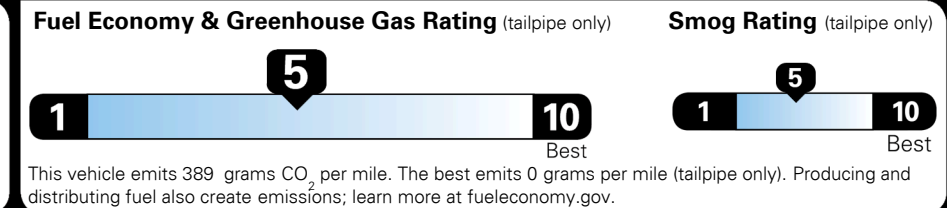

EPA DOT Fuel Economy and Environment

Gasoline Vehicle

Fuel Economy

23 MPG
combined city/hwy

21 MPG
city

26 MPG
highway

4.3 gallons per 100 miles

SMALL SUVs range from 18 to 37 MPG. The best vehicle rates 136 MPGe.

You spend $1,250 more in fuel costs over 5 years
compared to the average new vehicle.

Annual fuel cost $1,650