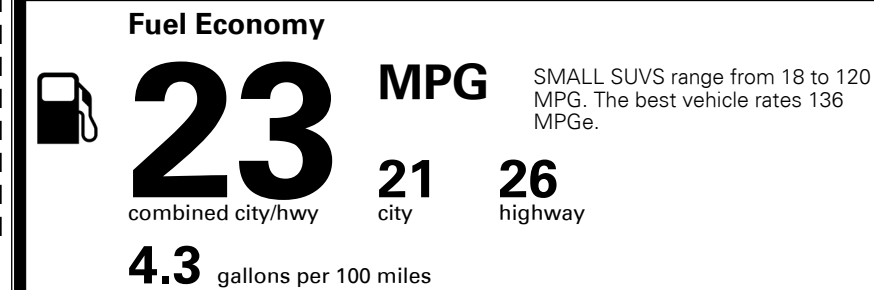

MANUFACTURER'S SUGGESTED RETAIL PRICE ▶

COMPARE LX AWD FEATURES

1. Added to/in place of standard L features
2. All Wheel Drive w/ Locking Center Differential
   - Blind-Spot Collision Warning (BCW)
   - Rear Cross-Traffic Collision Warning (RCCW)
   - Auto Up/Down Windows (Front & Rear)
   - Rapid Charge USB Ports (2)
   - Acoustic Front Windshield
   - Seatback Map Pockets

ADDITIONAL INSTALLED EQUIPMENT: (In addition to or in place of standard features)

- LX I4 Convenience Package
- Forward Collision-Avoidance Assist-Car
- Parking Distance Warning - Reverse (PDW-R)
- Power Driver's Seat w/ Lumbar Support
- Heated Front Seats
- Dual-Zone Automatic Climate Control
- Leather Trimmed Steering Wheel / Shift Knob
- Roof Rails
- Carpeted Floor Mats
- Cargo Cover
- Carpeted Cargo Mat w/Seatback Up Protection
- Mud Guards

$ 29,790.00

Included
Included
Included
Included
Included
Included
Included

$2,000.00

$195.00
$150.00
$115.00
$115.00

MSRP INCLUDING OPTIONS

$ 32,365.00

INLAND FREIGHT AND HANDLING

$ 1,045.00

TOTAL MANUFACTURER'S SUGGESTED RETAIL PRICE ▶

$ 33,410.00

TOTAL ADDITIONAL WEIGHT: 23.4

#1 MASS MARKET BRAND IN
J.D. POWER INITIAL QUALITY,
5 YEARS IN A ROW.

GIVE IT EVERYTHING

For J.D. Power 2019 award information, go to jdpower.com/awards for more details.

EPA DOT Fuel Economy and Environment

Gasoline Vehicle

You spend
$1,250
more in fuel costs
over 5 years
compared to the
average new vehicle.

Annual fuel cost
$1,750