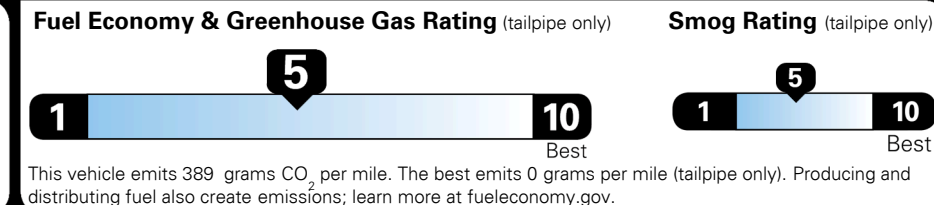

Actual results will vary for many reasons, including driving conditions and how you drive and maintain your vehicle. The average new vehicle gets 27 MPG and costs $7,500 to fuel over 5 years. Cost estimates are based on 15,000 miles per year at $ 2.70 per gallon. MPGe is miles per gasoline gallon equivalent. Vehicle emissions are a significant cause of climate change and smog.

fuelconomy.gov

Calculate personalized estimates and compare vehicles

GOVERNMENT 5-STAR SAFETY RATINGS

Overall Vehicle Score ★ ★ ★ ★ ★

Based on the combined rating of frontal, side and rollover. Should ONLY be compared to other vehicles of similar size and weight.

Frontal Driver ★ ★ ★ ★ ★

Crash Passenger ★ ★ ★ ★ ★

Based on the risk of injury in a frontal impact. Should ONLY be compared to other vehicles of similar size and weight.

Side Front seat ★ ★ ★ ★ ★

Crash Rear seat ★ ★ ★ ★ ★

Star ratings based on the risk of injury in a side impact.

Rollover ★ ★ ★ ★ ★

Star ratings based on the risk of rollover in a single-vehicle crash.

Star ratings range from 1 to 5 stars (★★★★★) with 5 being the highest.

Source: National Highway Traffic Safety Administration (NHTSA).

www.safercar.gov or 1-888-327-4236

Manufacturer's suggested retail price includes Manufacturer's recommended pre-delivery service. License and title fees, state and local taxes and other dealer installed options and accessories are not included in the manufacturer's suggested retail price.

PARTS CONTENT INFORMATION

FOR VEHICLES IN THIS CAR LINE U.S./CANADIAN PARTS CONTENT: 55 %

MAJOR SOURCES OF FOREIGN PARTS: KOREA: 45%

NOTE: PARTS CONTENT DOES NOT INCLUDE FINAL ASSEMBLY, DISTRIBUTION, OR OTHER NON-PARTS COSTS.

FOR THIS VEHICLE FINAL ASSEMBLY POINT: WEST POINT, GA, USA

COUNTRY OF ORIGIN

ENGINE: USA

TRANSMISSION: USA