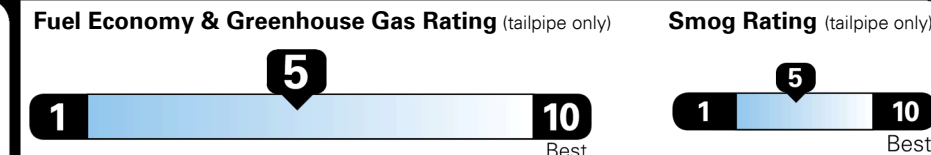

GIVE IT EVERYTHING **KIA**

For J.D. Power 2019 award information, go to jdpower.com/awards for more details.

EPA DOT Fuel Economy and Environment

Gasoline Vehicle

Fuel Economy
23 MPG
 combined city/hwy
4.3 gallons per 100 miles

SMALL SUVs range from 18 to 120 MPG. The best vehicle rates 136 MPGe.

21 city
26 highway

You spend \$1,250 more in fuel costs over 5 years compared to the average new vehicle.

Annual fuel cost \$1,750

This vehicle emits 389 grams CO₂ per mile. The best emits 0 grams per mile (tailpipe only). Producing and distributing fuel also create emissions; learn more at fuelconomy.gov.