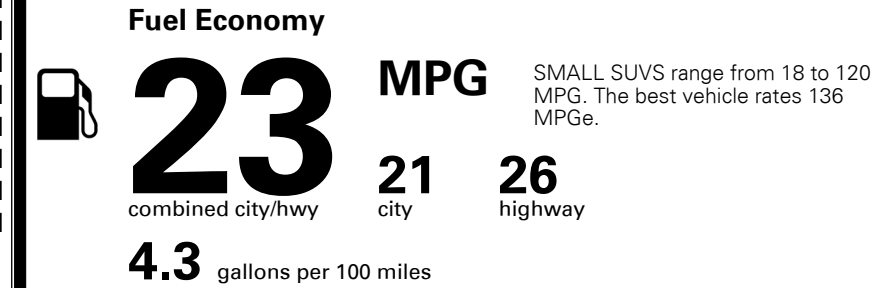

10 Year/100,000 Mile Limited Powertrain Warranty
5 Year/60,000 Mile Limited Basic Warranty
5 Year/60,000 Mile Roadside Assistance

MANUFACTURER'S SUGGESTED RETAIL PRICE ▶

$ 29,790.00

COMPARE LX AWD FEATURES

Added to/in place of standard L features
- All Wheel Drive w/ Locking Center Differential
- Blind-Spot Collision Warning (BCW)
- Rear Cross-Traffic Collision Warning (RCCW)
- Auto Up/Down Windows (Front & Rear)
- Rapid Charge USB Ports (2)
- Acoustic Front Windshield
- Seatback Map Pockets

Included
Included
Included
Included
Included
Included
Included

ADDITIONAL INSTALLED EQUIPMENT:

(In addition to or in place of standard features)

Snow White Pearl Paint
LX I4 Convenience Package
- Forward Collision-Avoidance Assist-Car
- Parking Distance Warning - Reverse (PDW-R)
- Power Driver's Seat w/ Lumbar Support
- Heated Front Seats
- Dual-Zone Automatic Climate Control
- Leather Trimmed Steering Wheel / Shift Knob
- Roof Rails
Carpeted Floor Mats
Illuminated Scuff Plates

$395.00
$2,000.00

$195.00
$250.00

MSRP INCLUDING OPTIONS

$ 32,630.00

INLAND FREIGHT AND HANDLING

$ 1,045.00

TOTAL MANUFACTURER'S SUGGESTED RETAIL PRICE ▶

$ 33,675.00

TOTAL ADDITIONAL WEIGHT: 10.3

#1 MASS MARKET BRAND IN
J.D. POWER INITIAL QUALITY,
5 YEARS IN A ROW.

GIVE IT EVERYTHING

For J.D. Power 2019 award information, go to jdpower.com/awards for more details.

EPA DOT Fuel Economy and Environment

Gasoline Vehicle

You spend
$1,250
more in fuel costs
over 5 years
compared to the
average new vehicle.

Annual fuel cost
$1,750