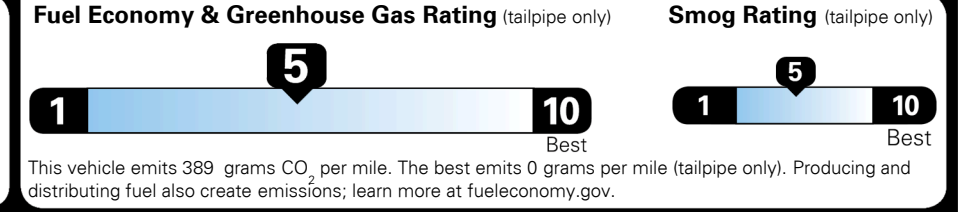

Actual results will vary for many reasons, including driving conditions and how you drive and maintain your vehicle. The average new vehicle gets 27 MPG and costs $7,500 to fuel over 5 years. Cost estimates are based on 15,000 miles per year at $ 2.70 per gallon. MPGe is miles per gasoline gallon equivalent. Vehicle emissions are a significant cause of climate change and smog.

fuelconomy.gov

Calculate personalized estimates and compare vehicles