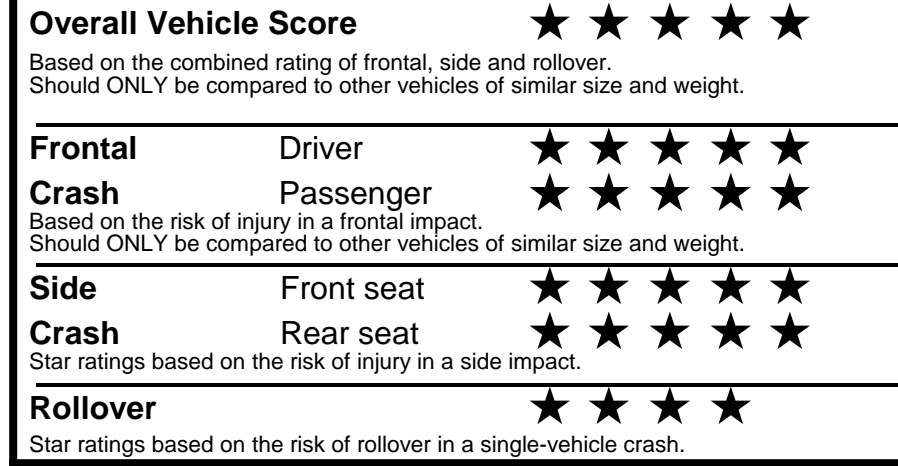

fuelconomy.gov

Calculate personalized estimates and compare vehicles

GOVERNMENT 5-STAR SAFETY RATINGS

Star ratings range from 1 to 5 stars (★★★★★) with 5 being the highest.
 Source: National Highway Traffic Safety Administration (NHTSA).
www.safercar.gov or 1-888-327-4236