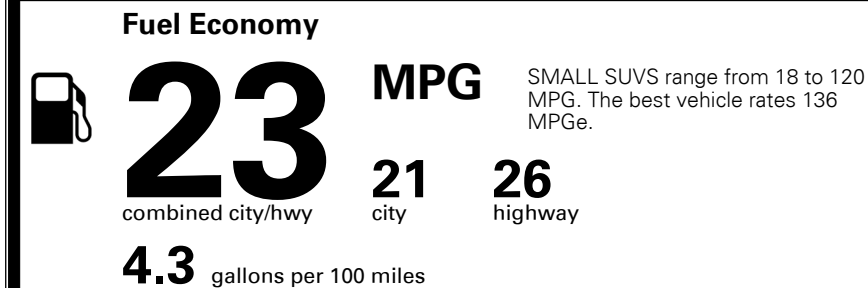

WARRANTY
10 Year/100,000 Mile Limited Powertrain Warranty
5 Year/60,000 Mile Limited Basic Warranty
5 Year/60,000 Mile Roadside Assistance

MANUFACTURER'S SUGGESTED RETAIL PRICE ▶

COMPARE LX AWD FEATURES

1. Added to/in place of standard L features
2. All Wheel Drive w/ Locking Center Differential
   - Blind-Spot Collision Warning (BCW)
   - Rear Cross-Traffic Collision Warning (RCCW)
   - Auto Up/Down Windows (Front & Rear)
   - Rapid Charge USB Ports (2)
   - Acoustic Front Windshield
   - Seatback Map Pockets

ADDITIONAL INSTALLED EQUIPMENT: (In addition to or in place of standard features)

1. LX I4 Convenience Package
2. Forward Collision-Avoidance Assist-Car
   - Parking Distance Warning - Reverse (PDW-R)
   - Power Driver's Seat w/ Lumbar Support
   - Heated Front Seats
   - Dual-Zone Automatic Climate Control
   - Leather Trimmed Steering Wheel / Shift Knob
   - Roof Rails
3. Carpeted Floor Mats
   Mud Guards
   Remote Start

$ 29,790.00

Included
Included
Included
Included
Included
Included
Included

$2,000.00

$195.00
$115.00
$425.00

MSRP INCLUDING OPTIONS

$ 32,525.00

INLAND FREIGHT AND HANDLING

$ 1,045.00

TOTAL MANUFACTURER'S SUGGESTED RETAIL PRICE ▶

$ 33,570.00

TOTAL ADDITIONAL WEIGHT: 10.2

#1 MASS MARKET BRAND IN
J.D. POWER INITIAL QUALITY,
5 YEARS IN A ROW.

GIVE IT EVERYTHING

For J.D. Power 2019 award information, go to jdpower.com/awards for more details.

EPA DOT Fuel Economy and Environment

Gasoline Vehicle

You spend
$1,250
more in fuel costs
over 5 years
compared to the
average new vehicle.

Annual fuel cost
$1,750