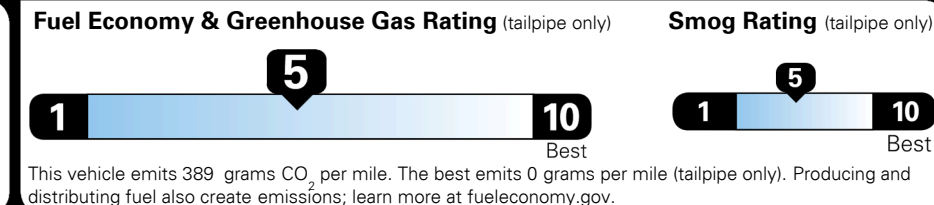

Actual results will vary for many reasons, including driving conditions and how you drive and maintain your vehicle. The average new vehicle gets 27 MPG and costs $7,500 to fuel over 5 years. Cost estimates are based on 15,000 miles per year at $ 2.70 per gallon. MPGe is miles per gasoline gallon equivalent. Vehicle emissions are a significant cause of climate change and smog.

fuelconomy.gov

Calculate personalized estimates and compare vehicles

GOVERNMENT 5-STAR SAFETY RATINGS

Overall Vehicle Score ★ ★ ★ ★ ★

Based on the combined rating of frontal, side and rollover.
Should ONLY be compared to other vehicles of similar size and weight.

Frontal Driver ★ ★ ★ ★ ★

Crash Passenger ★ ★ ★ ★ ★

Based on the risk of injury in a frontal impact.
Should ONLY be compared to other vehicles of similar size and weight.

Side Front seat ★ ★ ★ ★ ★

Crash Rear seat ★ ★ ★ ★ ★

Star ratings based on the risk of injury in a side impact.

Rollover ★ ★ ★ ★ ★

Star ratings based on the risk of rollover in a single-vehicle crash.

Star ratings range from 1 to 5 stars (★★★★★) with 5 being the highest.

Source: National Highway Traffic Safety Administration (NHTSA).

www.safercar.gov or 1-888-327-4236

Manufacturer's suggested retail price includes Manufacturer's recommended pre-delivery service. License and title fees, state and local taxes and other dealer installed options and accessories are not included in the manufacturer's suggested retail price.

PARTS CONTENT INFORMATION

FOR VEHICLES IN THIS CAR
LINE U.S./CANADIAN
PARTS CONTENT: 55 %

MAJOR SOURCES OF
FOREIGN PARTS:
KOREA: 45%

NOTE: PARTS CONTENT DOES
NOT INCLUDE FINAL ASSEMBLY,
DISTRIBUTION, OR OTHER
NON-PARTS COSTS.

FOR THIS VEHICLE
FINAL ASSEMBLY POINT:
WEST POINT, GA, USA

COUNTRY OF ORIGIN

ENGINE: USA

TRANSMISSION: USA