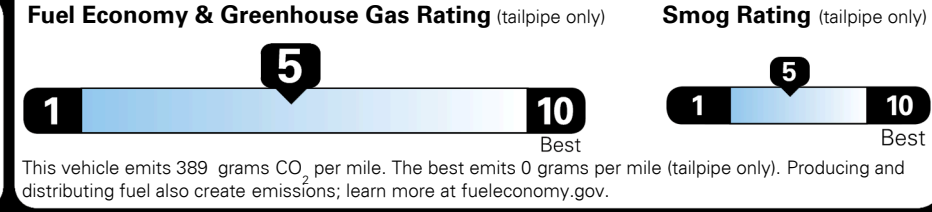

Actual results will vary for many reasons, including driving conditions and how you drive and maintain your vehicle. The average new vehicle gets 27 MPG and costs $7,500 to fuel over 5 years. Cost estimates are based on 15,000 miles per year at $ 2.70 per gallon. MPGe is miles per gasoline gallon equivalent. Vehicle emissions are a significant cause of climate change and smog.

fuelconomy.gov

Calculate personalized estimates and compare vehicles