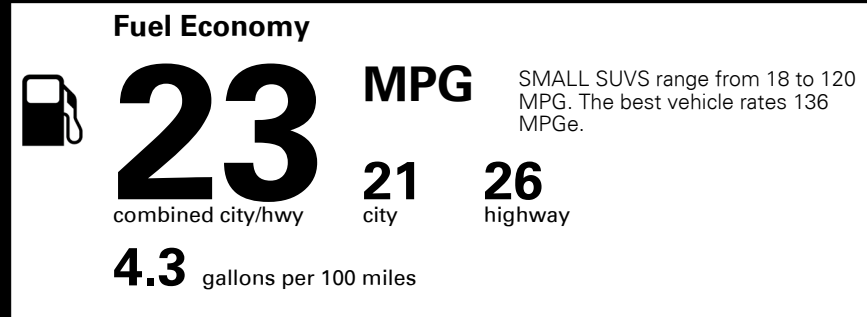

TOTAL MANUFACTURER'S SUGGESTED RETAIL PRICE ▶

\$ 33,030.00

TOTAL ADDITIONAL WEIGHT: 8.8

#1 MASS MARKET BRAND IN J.D. POWER INITIAL QUALITY, 5 YEARS IN A ROW.

GIVE IT EVERYTHING KIA

For J.D. Power 2019 award information, go to jdpower.com/awards for more details.

EPA DOT Fuel Economy and Environment

Gasoline Vehicle

You spend \$1,250 more in fuel costs over 5 years compared to the average new vehicle.

Annual fuel cost \$1,750

Actual results will vary for many reasons, including driving conditions and how you drive and maintain your vehicle. The average new vehicle gets 27 MPG and costs \$7,500 to fuel over 5 years. Cost estimates are based on 15,000 miles per year at \$ 2.70 per gallon. MPGe is miles per gasoline gallon equivalent. Vehicle emissions are a significant cause of climate change and smog.