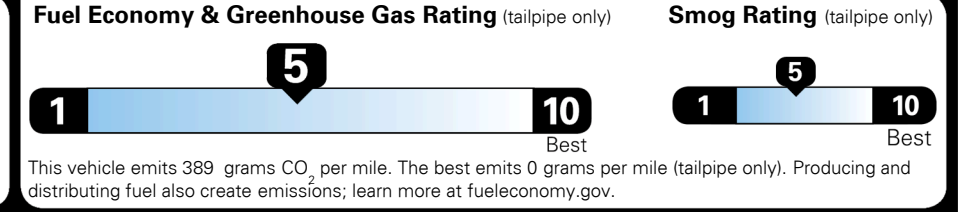

Actual results will vary for many reasons, including driving conditions and how you drive and maintain your vehicle. The average new vehicle gets 27 MPG and costs $7,500 to fuel over 5 years. Cost estimates are based on 15,000 miles per year at $ 2.70 per gallon. MPGe is miles per gasoline gallon equivalent. Vehicle emissions are a significant cause of climate change and smog.

fuelconomy.gov

Calculate personalized estimates and compare vehicles

GOVERNMENT 5-STAR SAFETY RATINGS

Overall Vehicle Score ★ ★ ★ ★ ★
Based on the combined rating of frontal, side and rollover. Should ONLY be compared to other vehicles of similar size and weight.

Frontal	Driver	★ ★ ★ ★ ★
Crash	Passenger	★ ★ ★ ★ ★
Based on the risk of injury in a frontal impact. Should ONLY be compared to other vehicles of similar size and weight.		
Side	Front seat	★ ★ ★ ★ ★
Crash	Rear seat	★ ★ ★ ★ ★
Star ratings based on the risk of injury in a side impact.		
Rollover		★ ★ ★ ★ ★
Star ratings based on the risk of rollover in a single-vehicle crash.		

Star ratings range from 1 to 5 stars (★★★★★) with 5 being the highest.
Source: National Highway Traffic Safety Administration (NHTSA).
www.safercar.gov or 1-888-327-4236

Manufacturer's suggested retail price includes Manufacturer's recommended pre-delivery service. License and title fees, state and local taxes and other dealer installed options and accessories are not included in the manufacturer's suggested retail price.

PARTS CONTENT INFORMATION

FOR VEHICLES IN THIS CAR LINE U.S./CANADIAN PARTS CONTENT: 55 %

MAJOR SOURCES OF FOREIGN PARTS:
KOREA: 45%

NOTE: PARTS CONTENT DOES NOT INCLUDE FINAL ASSEMBLY, DISTRIBUTION, OR OTHER NON-PARTS COSTS.

FOR THIS VEHICLE
FINAL ASSEMBLY POINT:
WEST POINT, GA, USA

COUNTRY OF ORIGIN
ENGINE: USA
TRANSMISSION: USA