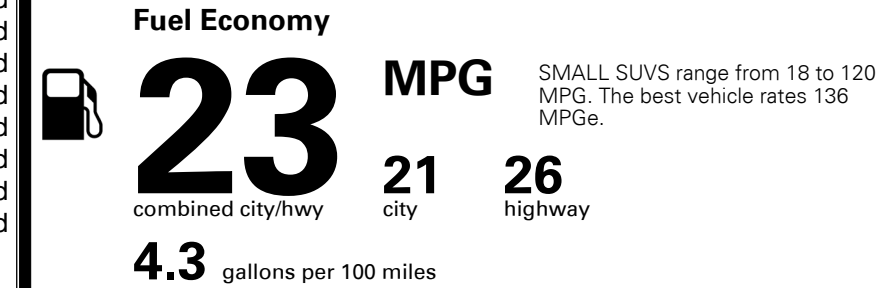

WARRANTY

10 Year/100,000 Mile Limited Powertrain Warranty
5 Year/60,000 Mile Limited Basic Warranty
5 Year/60,000 Mile Roadside Assistance

MANUFACTURER'S SUGGESTED RETAIL PRICE ▶

$ 29,790.00

COMPARE LX AWD FEATURES

Added to/in place of standard L features

- All Wheel Drive w/ Locking Center Differential
- Blind-Spot Collision Warning (BCW)
- Rear Cross-Traffic Collision Warning (RCCW)
- Auto Up/Down Windows (Front & Rear)
- Rapid Charge USB Ports (2)
- Acoustic Front Windshield
- Seatback Map Pockets

Included
Included
Included
Included
Included
Included
Included

ADDITIONAL INSTALLED EQUIPMENT: (In addition to or in place of standard features)

LX I4 Convenience Package
- Forward Collision-Avoidance Assist-Car
- Parking Distance Warning - Reverse (PDW-R)
- Power Driver's Seat w/ Lumbar Support
- Heated Front Seats
- Dual-Zone Automatic Climate Control
- Leather Trimmed Steering Wheel / Shift Knob
- Roof Rails
Carpeted Floor Mats

$2,000.00

$195.00

MSRP INCLUDING OPTIONS

$ 31,985.00

INLAND FREIGHT AND HANDLING

$ 1,045.00

TOTAL MANUFACTURER'S SUGGESTED RETAIL PRICE ▶

$ 33,030.00

TOTAL ADDITIONAL WEIGHT: 8.8

#1 MASS MARKET BRAND IN
J.D. POWER INITIAL QUALITY,
5 YEARS IN A ROW.

GIVE IT EVERYTHING

For J.D. Power 2019 award information, go to jdpower.com/awards for more details.

EPA DOT Fuel Economy and Environment

Gasoline Vehicle

You spend
$1,250
more in fuel costs
over 5 years
compared to the
average new vehicle.

Annual fuel cost
$1,750