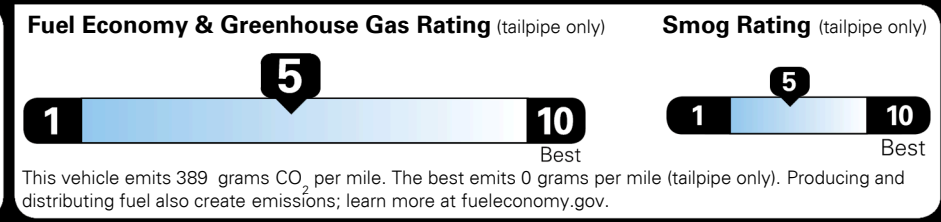

EPA DOT Fuel Economy and Environment

Gasoline Vehicle

Fuel Economy

23 MPG SMALL SUVs range from 18 to 37 MPG. The best vehicle rates 136 MPGe.
combined city/hwy
21 city
26 highway
4.3 gallons per 100 miles

You spend $1,250 more in fuel costs over 5 years compared to the average new vehicle.

Annual fuel cost $1,650