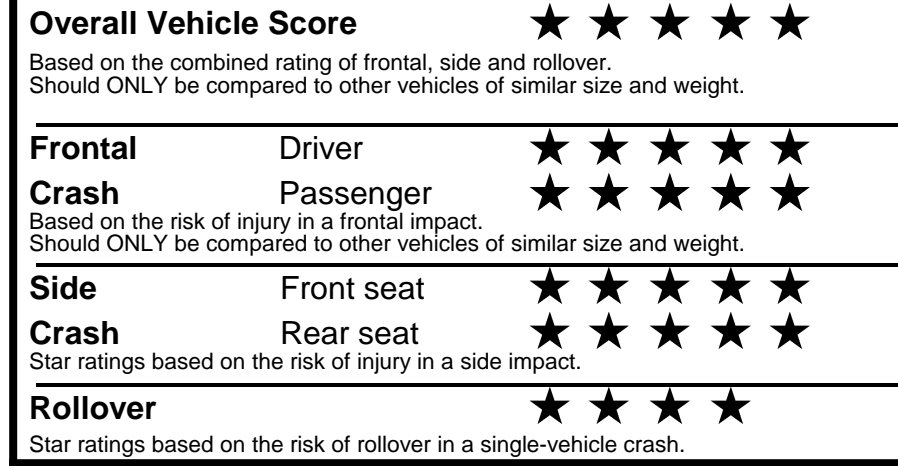

fuel economy.gov

Calculate personalized estimates and compare vehicles

GOVERNMENT 5-STAR SAFETY RATINGS

Star ratings range from 1 to 5 stars (★★★★★) with 5 being the highest.
 Source: National Highway Traffic Safety Administration (NHTSA).
www.safercar.gov or 1-888-327-4236