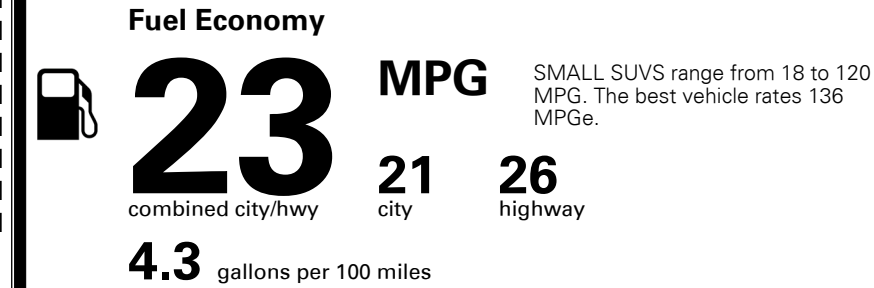

EXTERIOR

Projector Beam Headlights w/ LED Positioning Lights
Heated Outside Mirrors w/ Turn Signal Indicators
Privacy Glass
17" Alloy Wheels

WARRANTY

10 Year/100,000 Mile Limited Powertrain Warranty
5 Year/60,000 Mile Limited Basic Warranty
5 Year/60,000 Mile Roadside Assistance

MANUFACTURER'S SUGGESTED RETAIL PRICE ▶

$ 29,890.00

COMPARE LX AWD FEATURES

Added to/in place of standard L features

- All Wheel Drive w/ Locking Center Differential
- Blind-Spot Collision Warning (BCW)
- Rear Cross-Traffic Collision Warning (RCCW)
- Auto Up/Down Windows (Front & Rear)
- Rapid Charge USB Ports (2)
- Acoustic Front Windshield
- Seatback Map Pockets

Included
Included
Included
Included
Included
Included
Included

ADDITIONAL INSTALLED EQUIPMENT: (In addition to or in place of standard features)

Passion Red Paint
Carpeted Floor Mats
Cargo Net
Puddle Lights
Illuminated Scuff Plates

$395.00
$195.00
$50.00
$240.00
$250.00

MSRP INCLUDING OPTIONS

$ 31,020.00

INLAND FREIGHT AND HANDLING

$ 1,120.00

TOTAL MANUFACTURER'S SUGGESTED RETAIL PRICE ▶

$ 32,140.00

TOTAL ADDITIONAL WEIGHT: 12.4

#1 MASS MARKET BRAND IN
J.D. POWER INITIAL QUALITY,
5 YEARS IN A ROW.

GIVE IT EVERYTHING **KIA**

For J.D. Power 2019 award information, go to jdpower.com/awards for more details.

EPA DOT Fuel Economy and Environment

Gasoline Vehicle

You spend
$1,250
more in fuel costs
over 5 years
compared to the
average new vehicle.

Annual fuel cost
$1,750