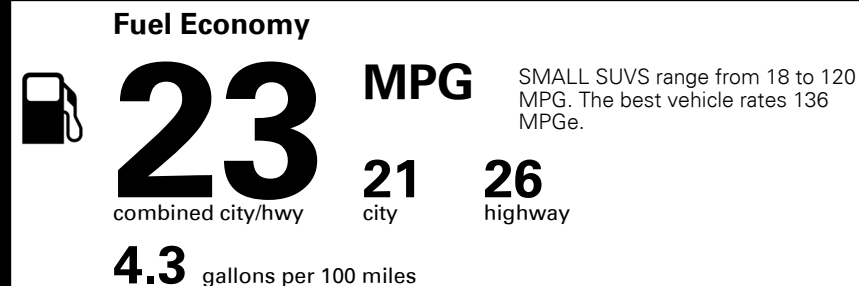

EPA DOT Fuel Economy and Environment

Gasoline Vehicle

You spend $1,250 more in fuel costs over 5 years compared to the average new vehicle.

Annual fuel cost $1,750