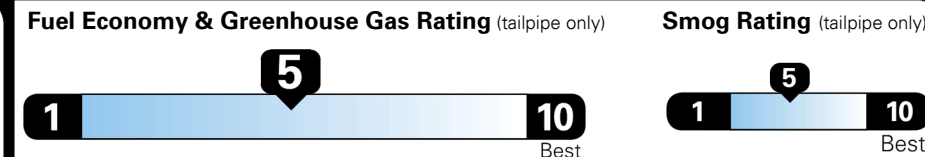

TOTAL ADDITIONAL WEIGHT: 10.0

#1 MASS MARKET BRAND IN J.D. POWER INITIAL QUALITY, 5 YEARS IN A ROW.

GIVE IT EVERYTHING KIA

For J.D. Power 2019 award information, go to jdpower.com/awards for more details.

EPA DOT Fuel Economy and Environment

Gasoline Vehicle

You spend \$1,250 more in fuel costs over 5 years compared to the average new vehicle.

Annual fuel cost \$1,750

Actual results will vary for many reasons, including driving conditions and how you drive and maintain your vehicle. The average new vehicle gets 27 MPG and costs \$7,500 to fuel over 5 years. Cost estimates are based on 15,000 miles per year at \$ 2.70 per gallon. MPGe is miles per gasoline gallon equivalent. Vehicle emissions are a significant cause of climate change and smog.